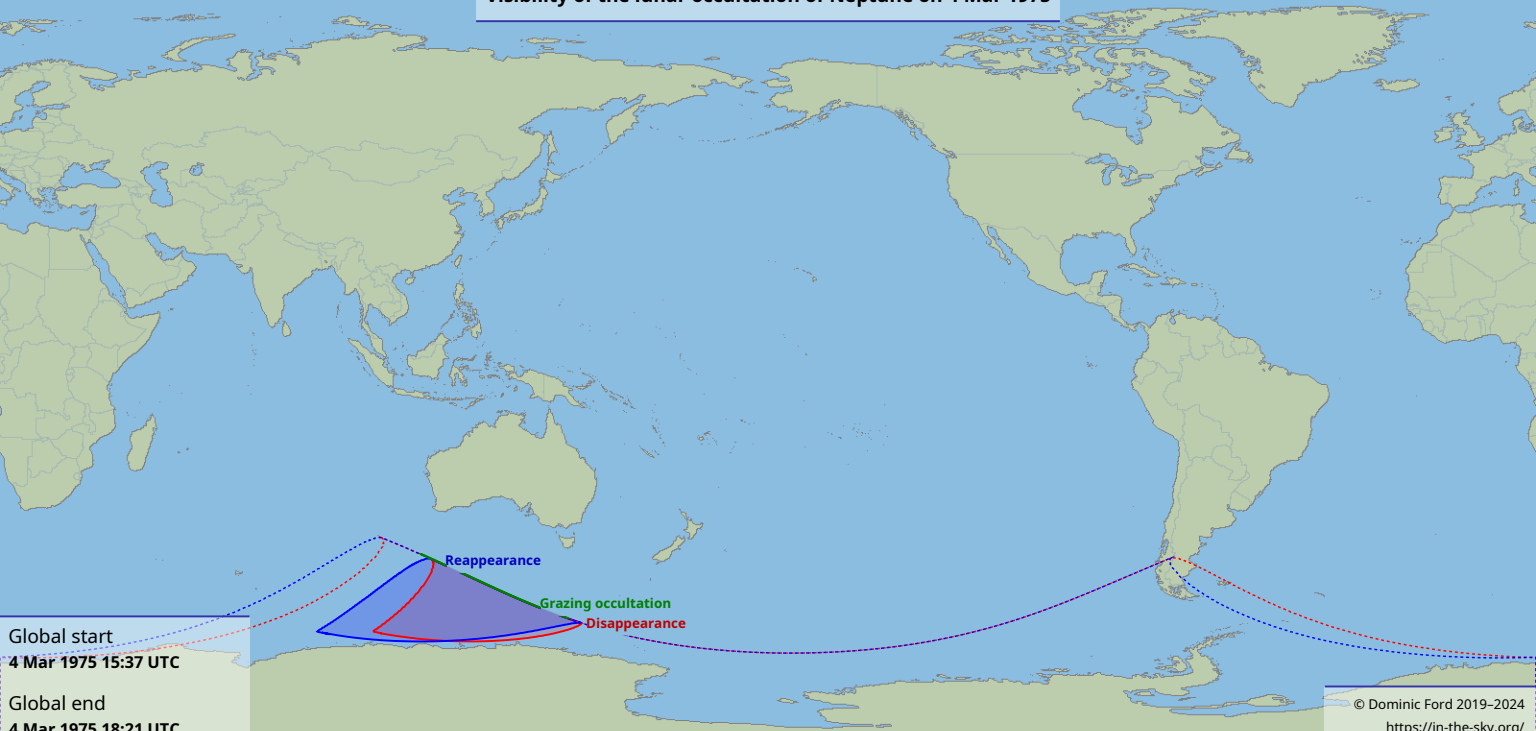

Visibility of the lunar occultation of Neptune on 4 Mar 1975

Global start
4 Mar 1975 15:37 UTC

Global end
4 Mar 1975 18:21 UTC