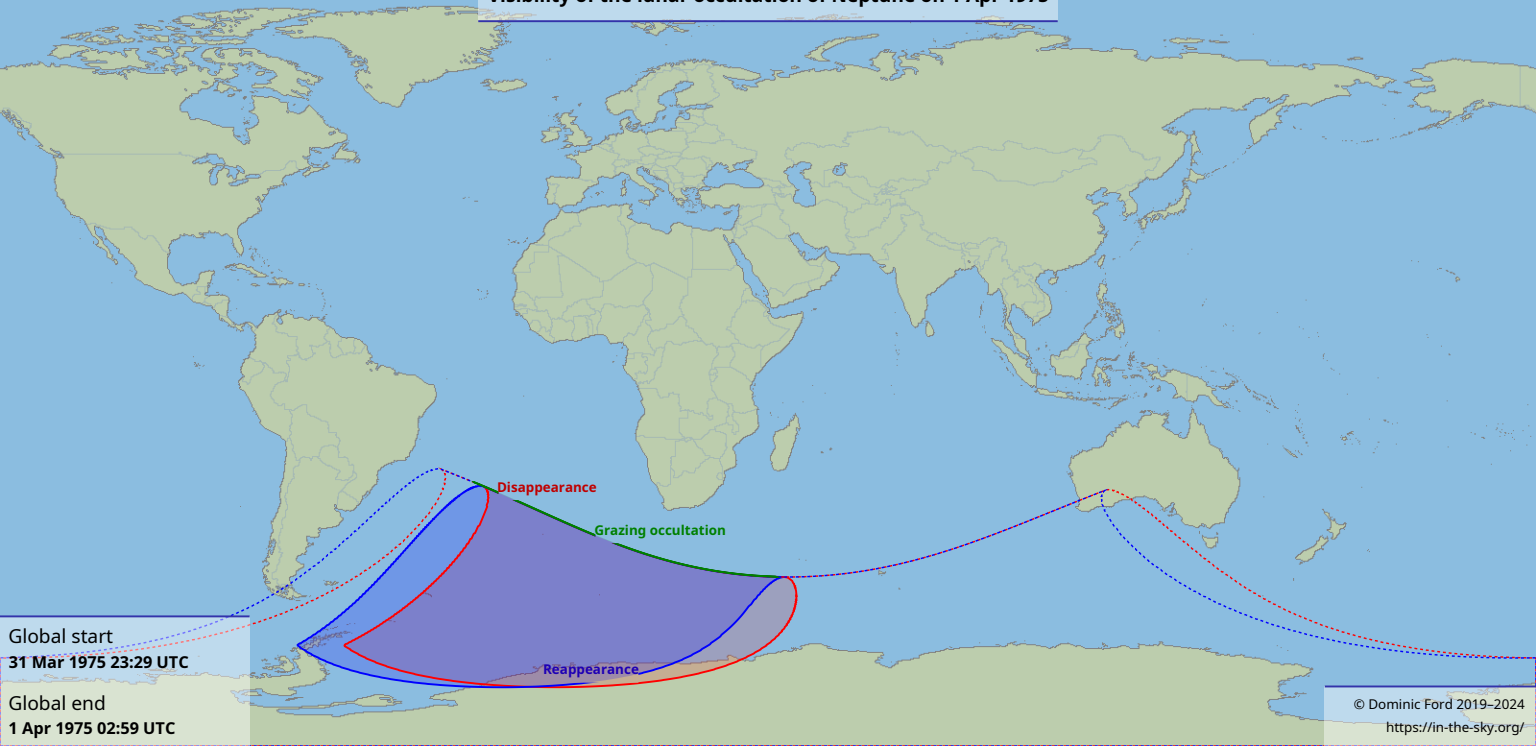

Visibility of the lunar occultation of Neptune on 1 Apr 1975

Global start
31 Mar 1975 23:29 UTC

Global end
1 Apr 1975 02:59 UTC