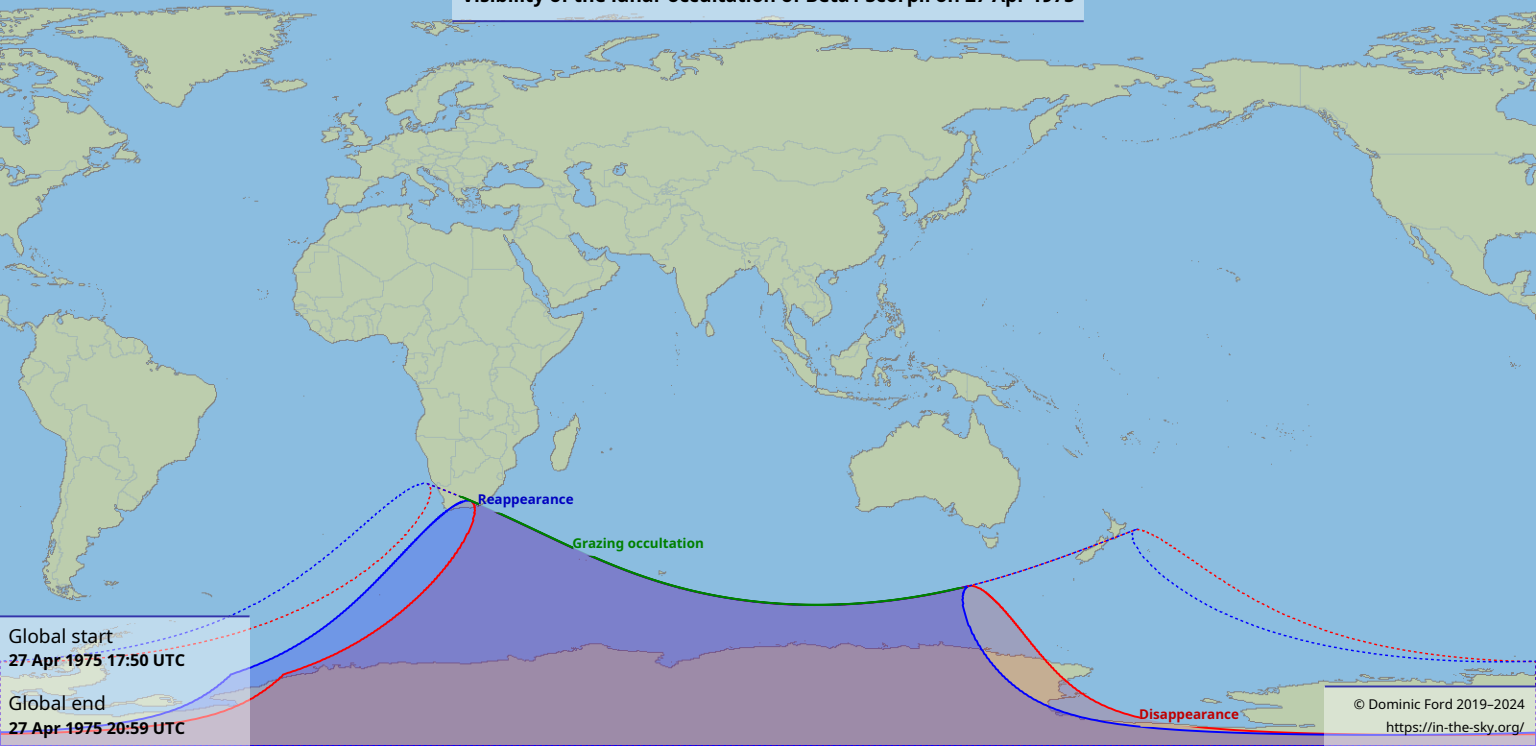

Visibility of the lunar occultation of Beta1 Scorpii on 27 Apr 1975

Global start
27 Apr 1975 17:50 UTC

Global end
27 Apr 1975 20:59 UTC