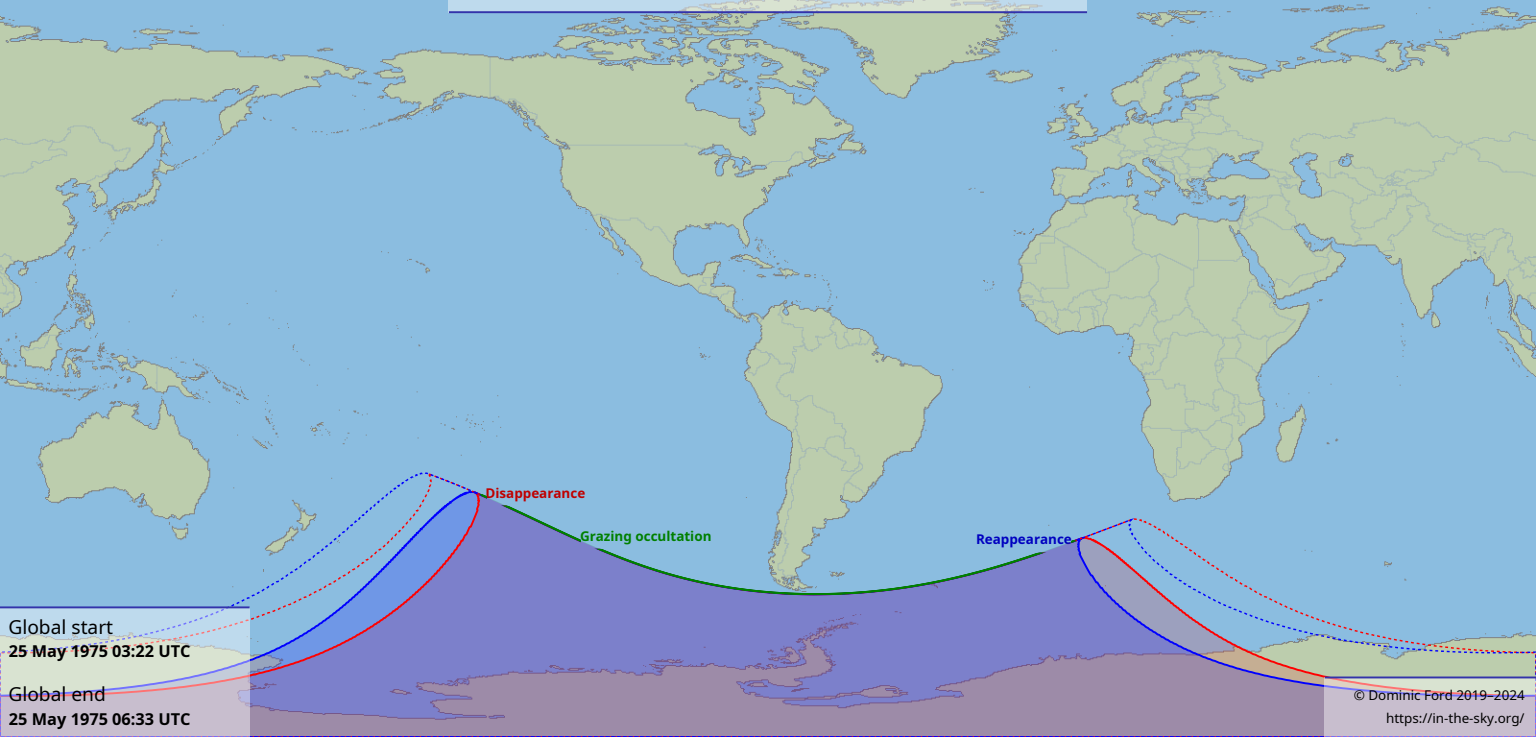

Visibility of the lunar occultation of Beta1 Scorpii on 25 May 1975

Global start
25 May 1975 03:22 UTC

Global end
25 May 1975 06:33 UTC