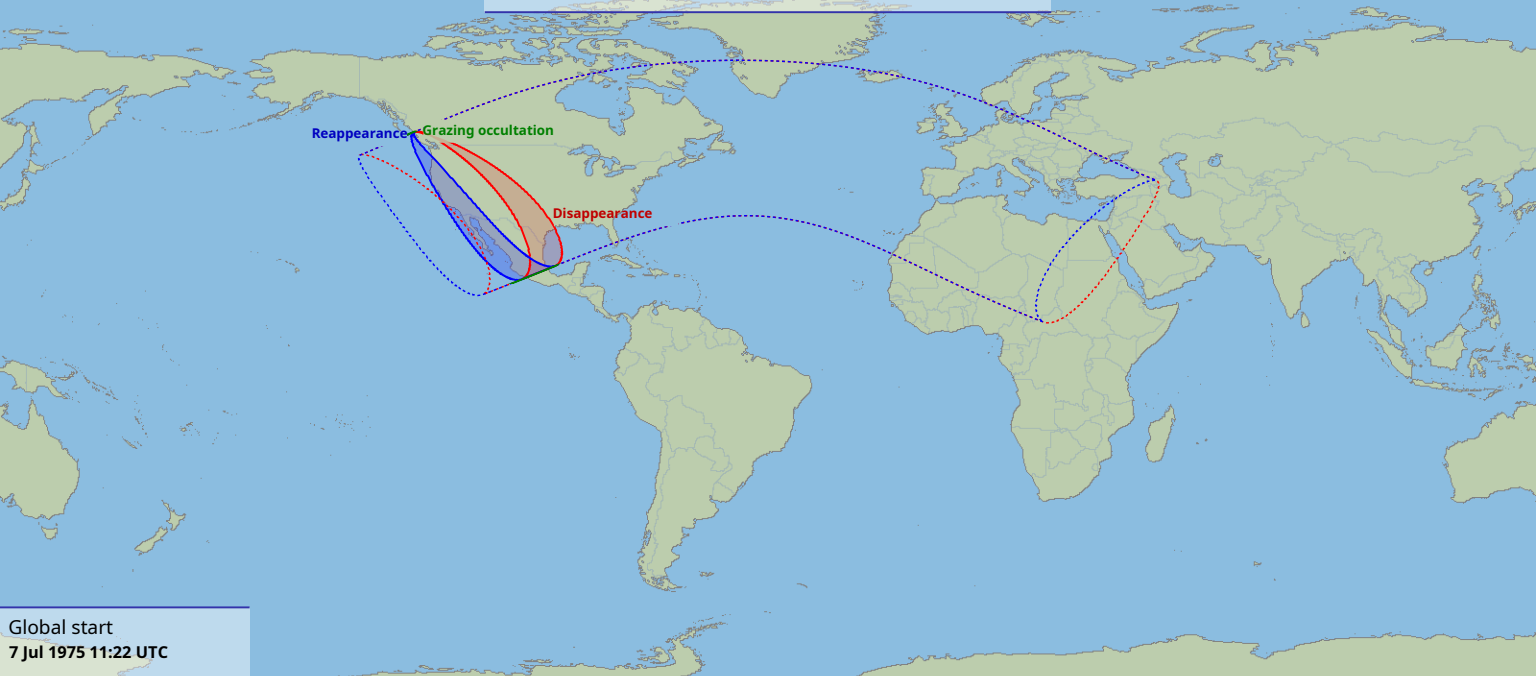

# Visibility of the lunar occultation of Mercury on 7 Jul 1975

Global start  
7 Jul 1975 11:22 UTC

Global end  
7 Jul 1975 15:42 UTC