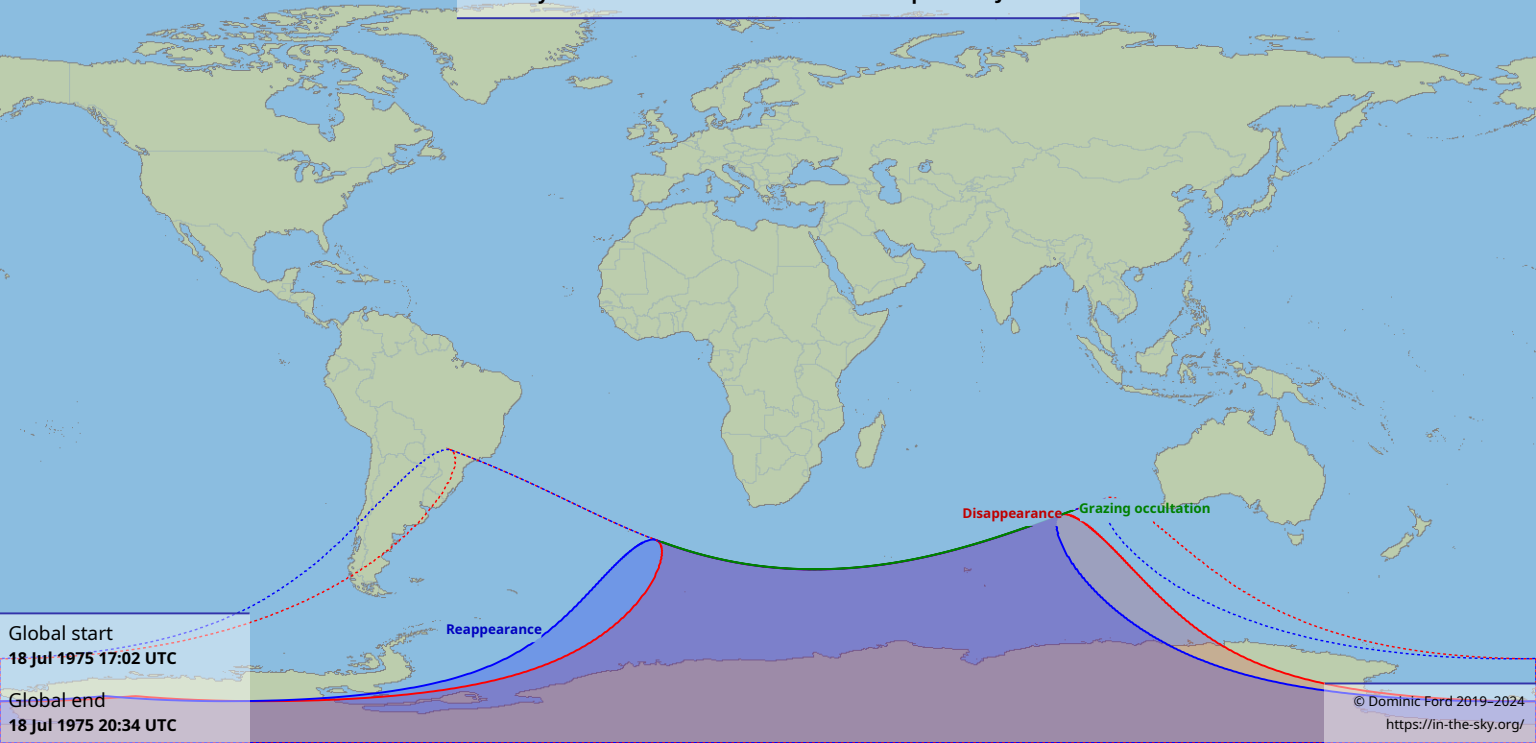

Visibility of the lunar occultation of Beta1 Scorpii on 18 Jul 1975

Global start
18 Jul 1975 17:02 UTC

Global end
18 Jul 1975 20:34 UTC

Reappearance

Disappearance Grazing occultation