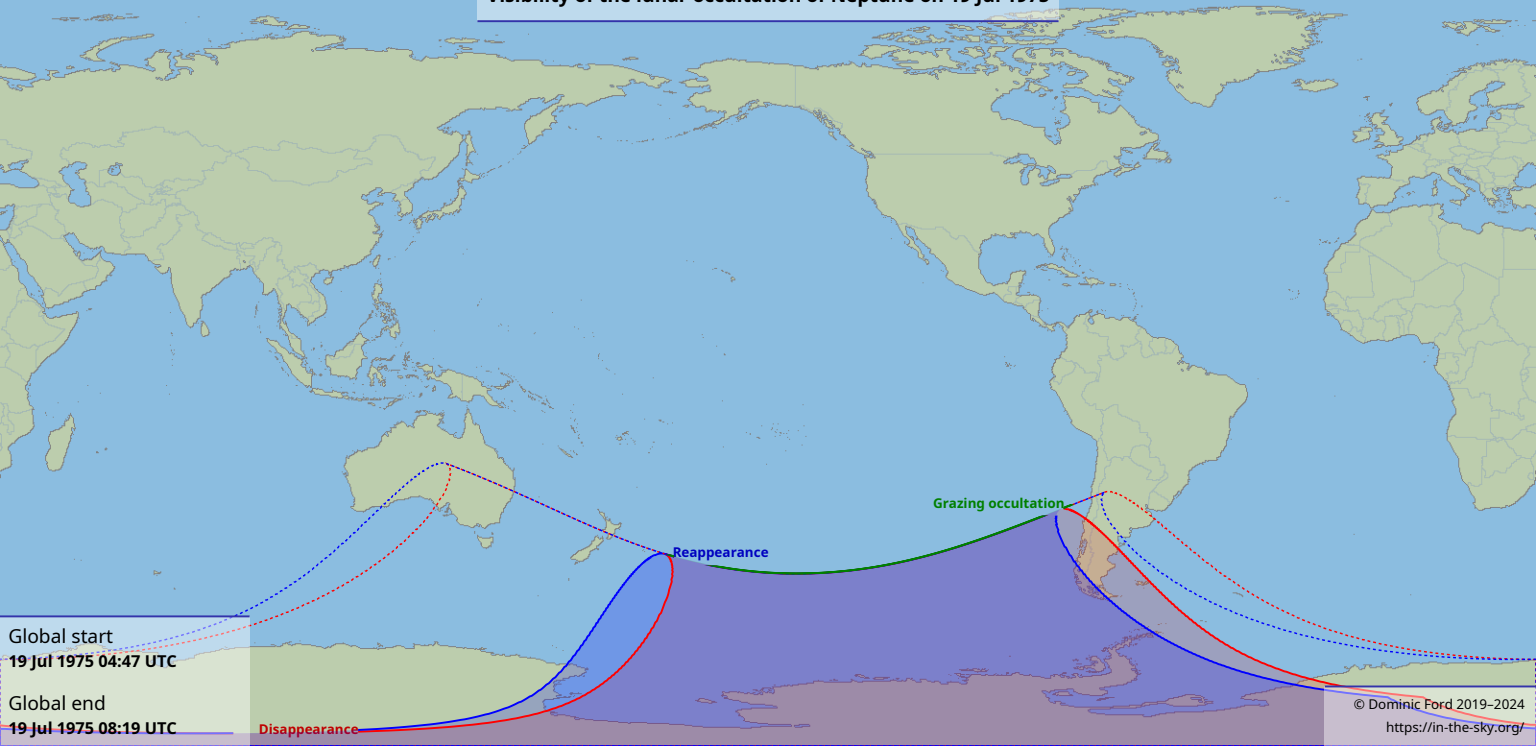

Visibility of the lunar occultation of Neptune on 19 Jul 1975

Global start
19 Jul 1975 04:47 UTC

Global end
19 Jul 1975 08:19 UTC

Disappearance

Reappearance

Grazing occultation