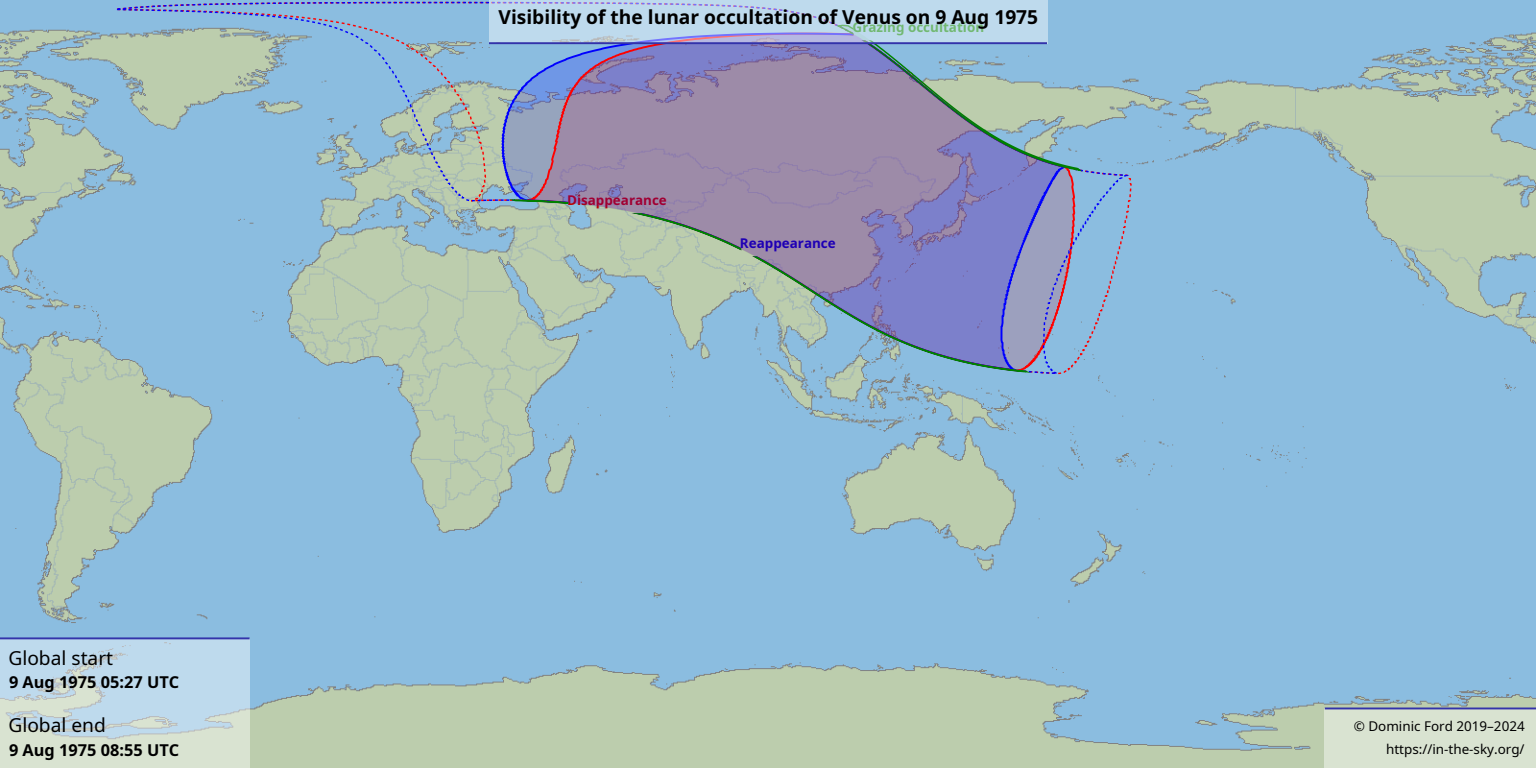

Visibility of the lunar occultation of Venus on 9 Aug 1975

Global start
9 Aug 1975 05:27 UTC

Global end
9 Aug 1975 08:55 UTC