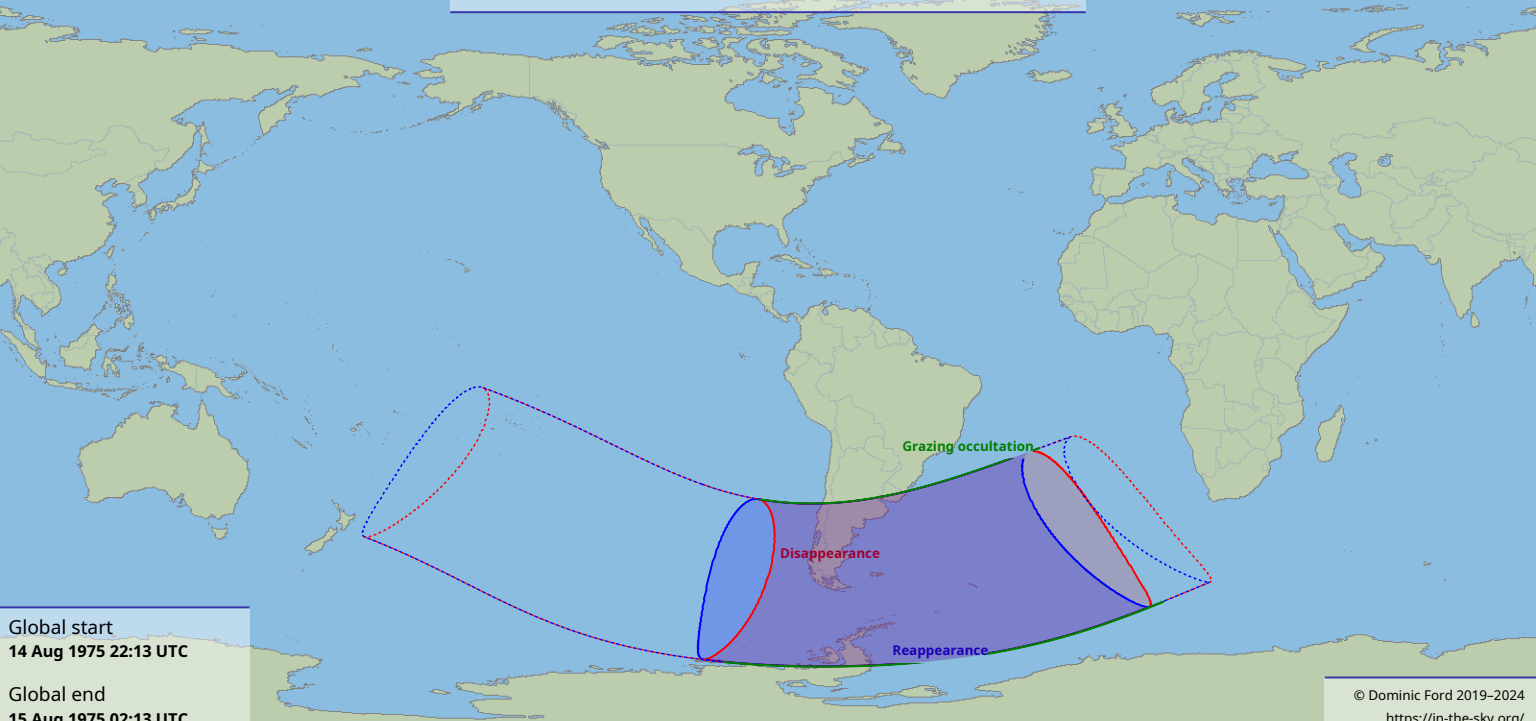

Visibility of the lunar occultation of Beta1 Scorpii on 15 Aug 1975

Global start
14 Aug 1975 22:13 UTC

Global end
15 Aug 1975 02:13 UTC