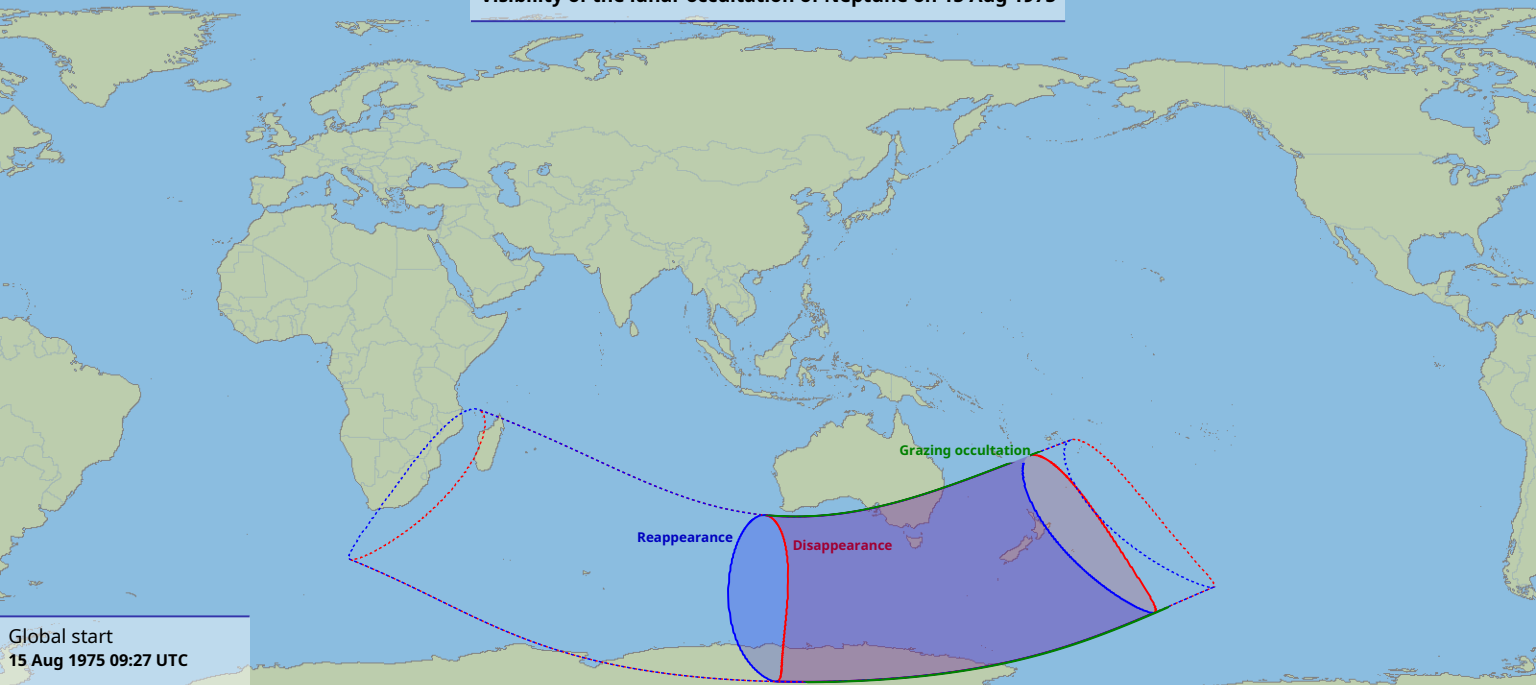

Visibility of the lunar occultation of Neptune on 15 Aug 1975

Global start
15 Aug 1975 09:27 UTC

Global end
15 Aug 1975 13:27 UTC