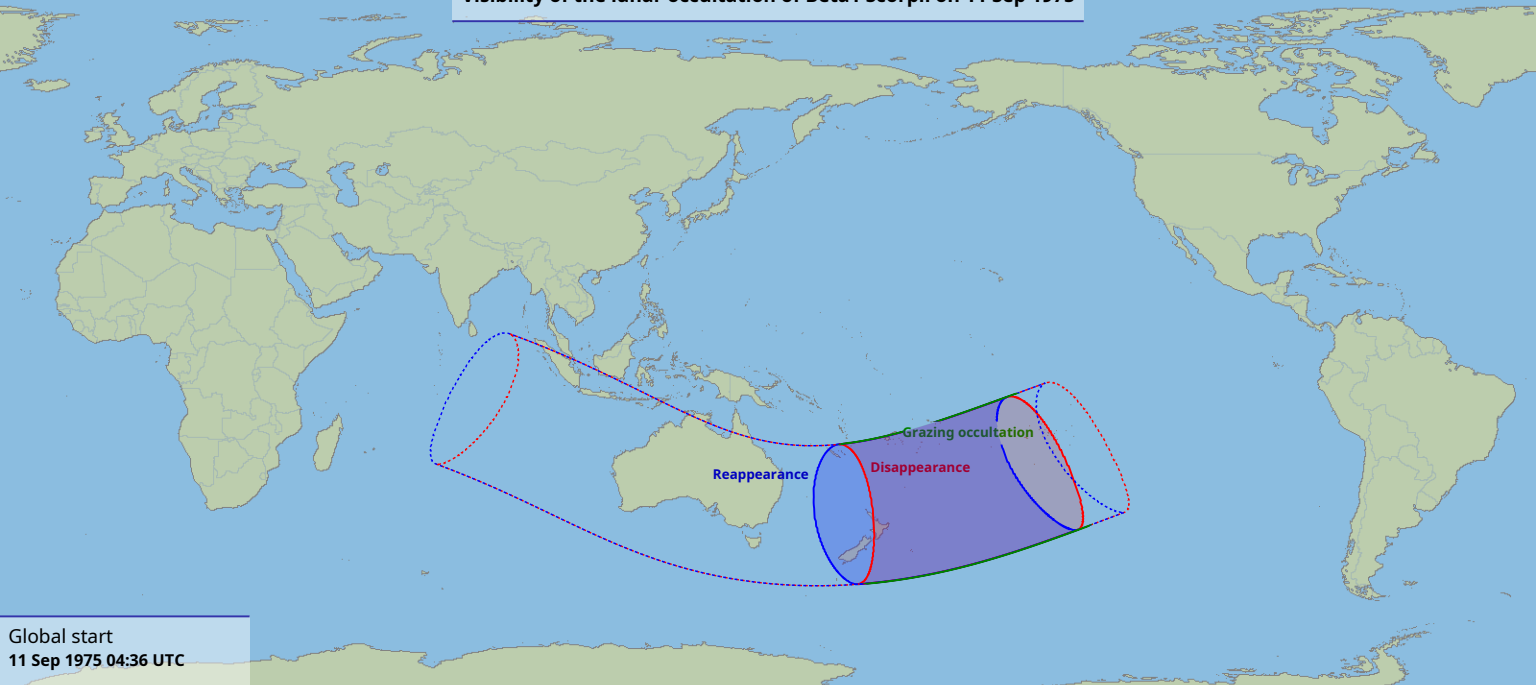

# Visibility of the lunar occultation of Beta1 Scorpii on 11 Sep 1975

Global start  
11 Sep 1975 04:36 UTC

Global end  
11 Sep 1975 08:51 UTC