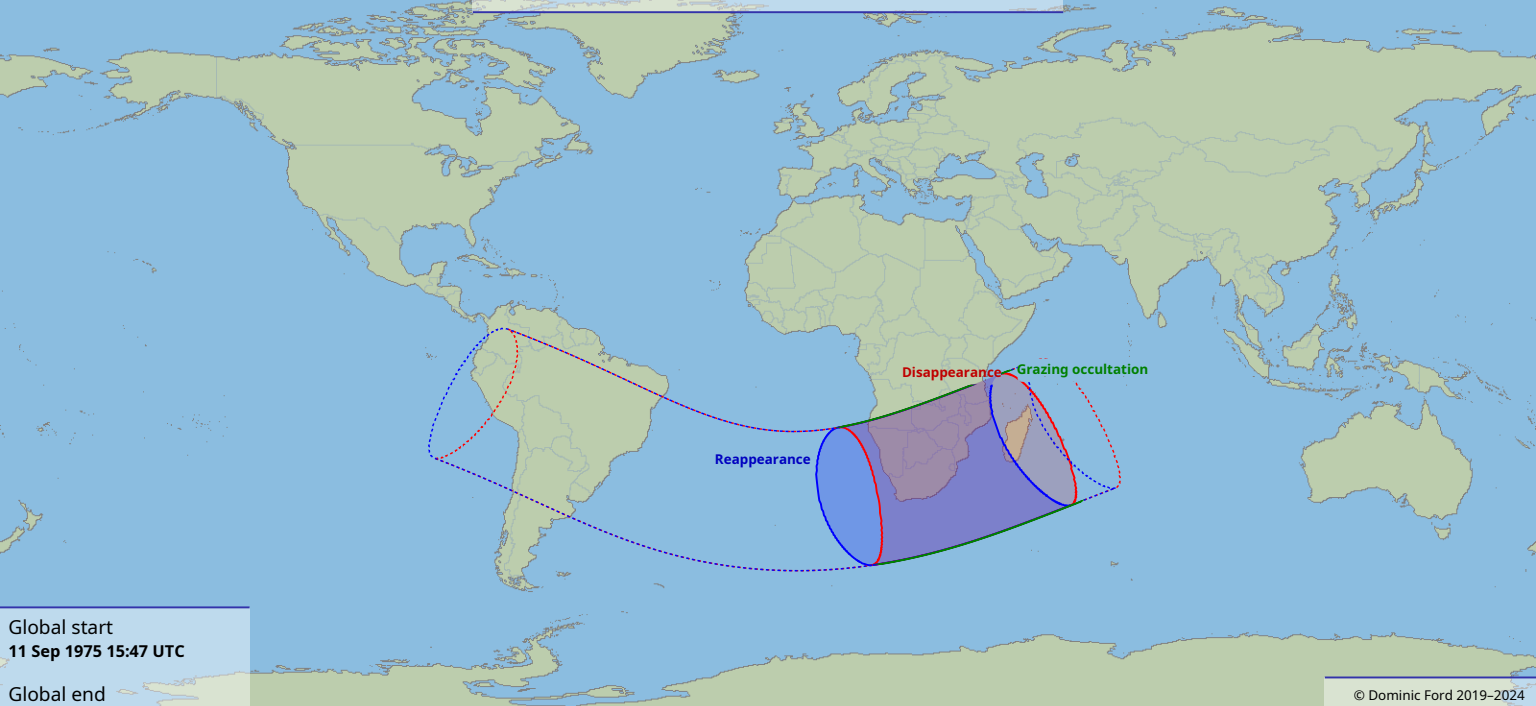

Visibility of the lunar occultation of Neptune on 11 Sep 1975

Global start
11 Sep 1975 15:47 UTC

Global end
11 Sep 1975 20:05 UTC