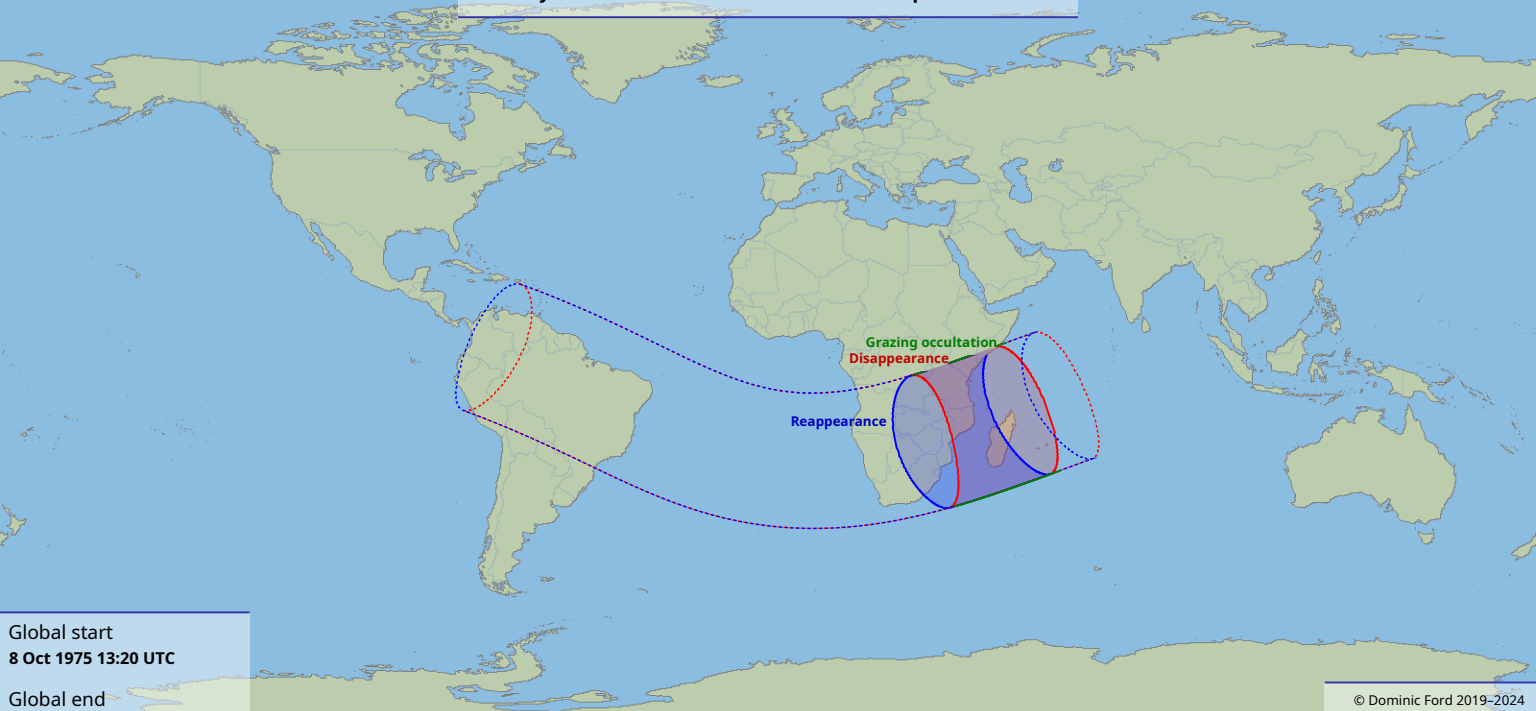

Visibility of the lunar occultation of Beta1 Scorpii on 8 Oct 1975

Global start
8 Oct 1975 13:20 UTC

Global end
8 Oct 1975 17:35 UTC