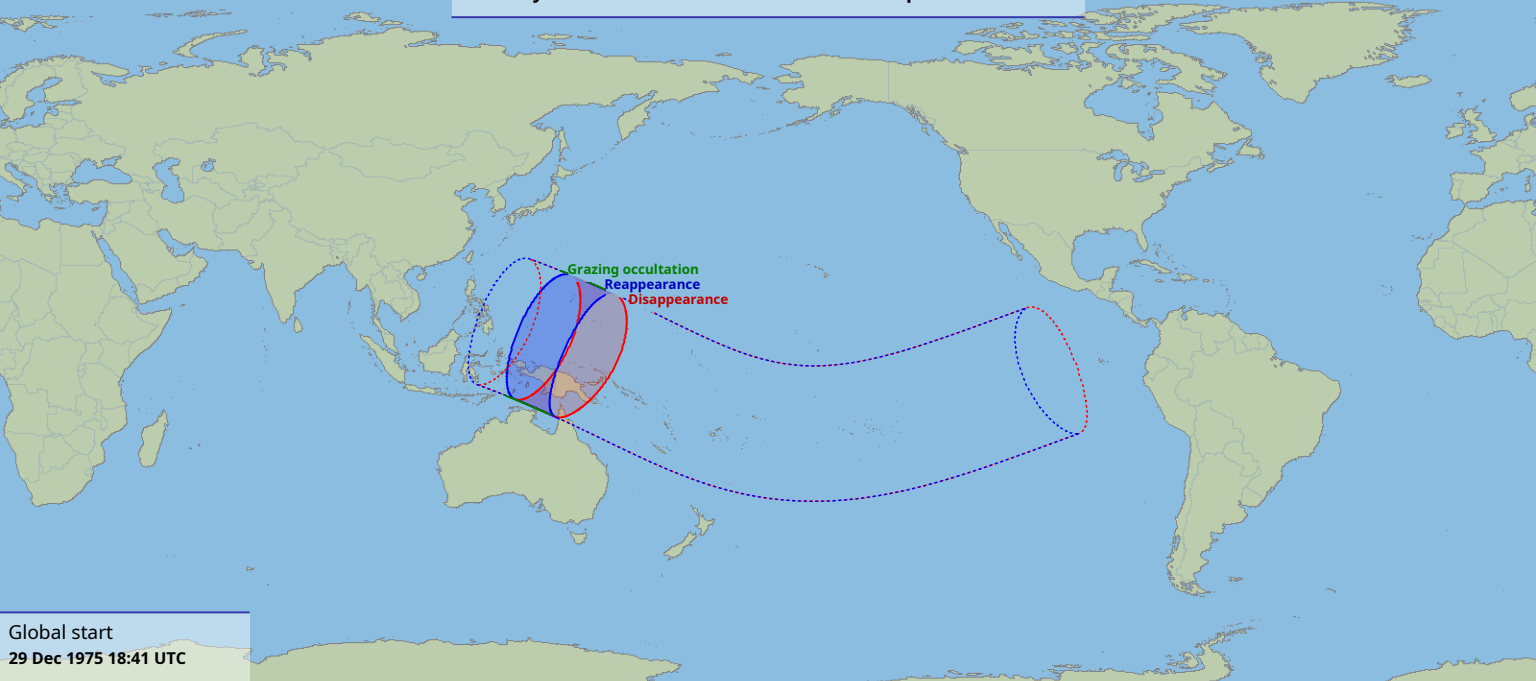

Visibility of the lunar occultation of Beta1 Scorpii on 29 Dec 1975

Global start
29 Dec 1975 18:41 UTC

Global end
29 Dec 1975 22:56 UTC