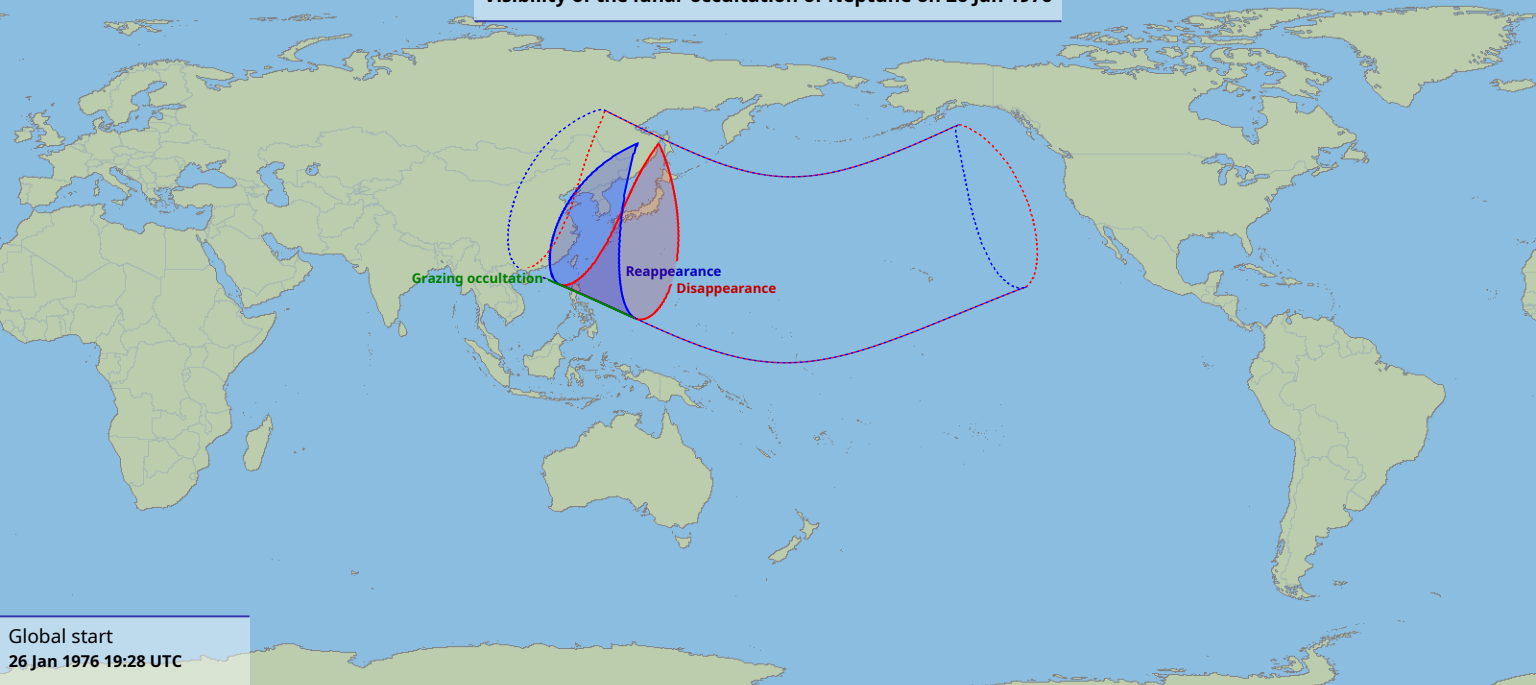

# Visibility of the lunar occultation of Neptune on 26 Jan 1976

Global start  
26 Jan 1976 19:28 UTC

Global end  
26 Jan 1976 23:15 UTC