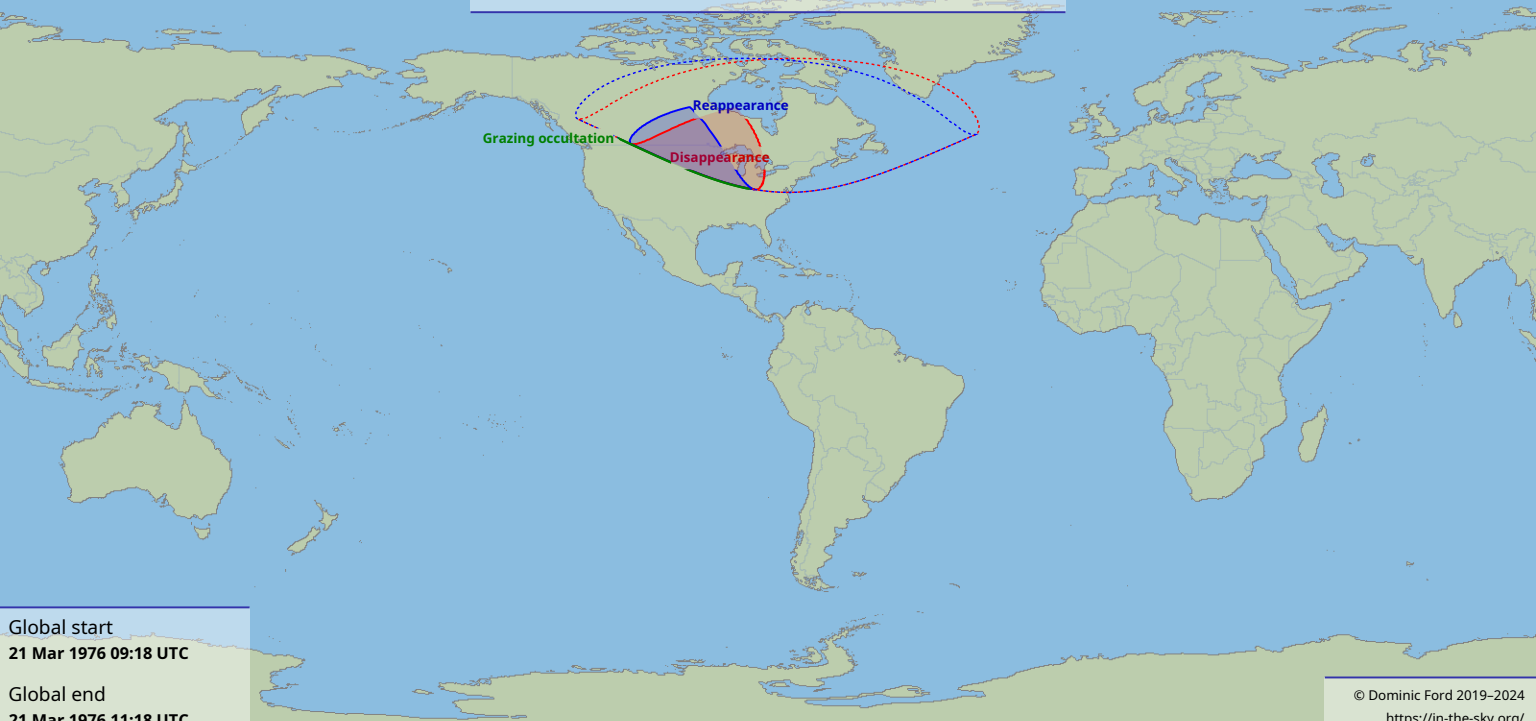

Visibility of the lunar occultation of Neptune on 21 Mar 1976

Global start
21 Mar 1976 09:18 UTC

Global end
21 Mar 1976 11:18 UTC