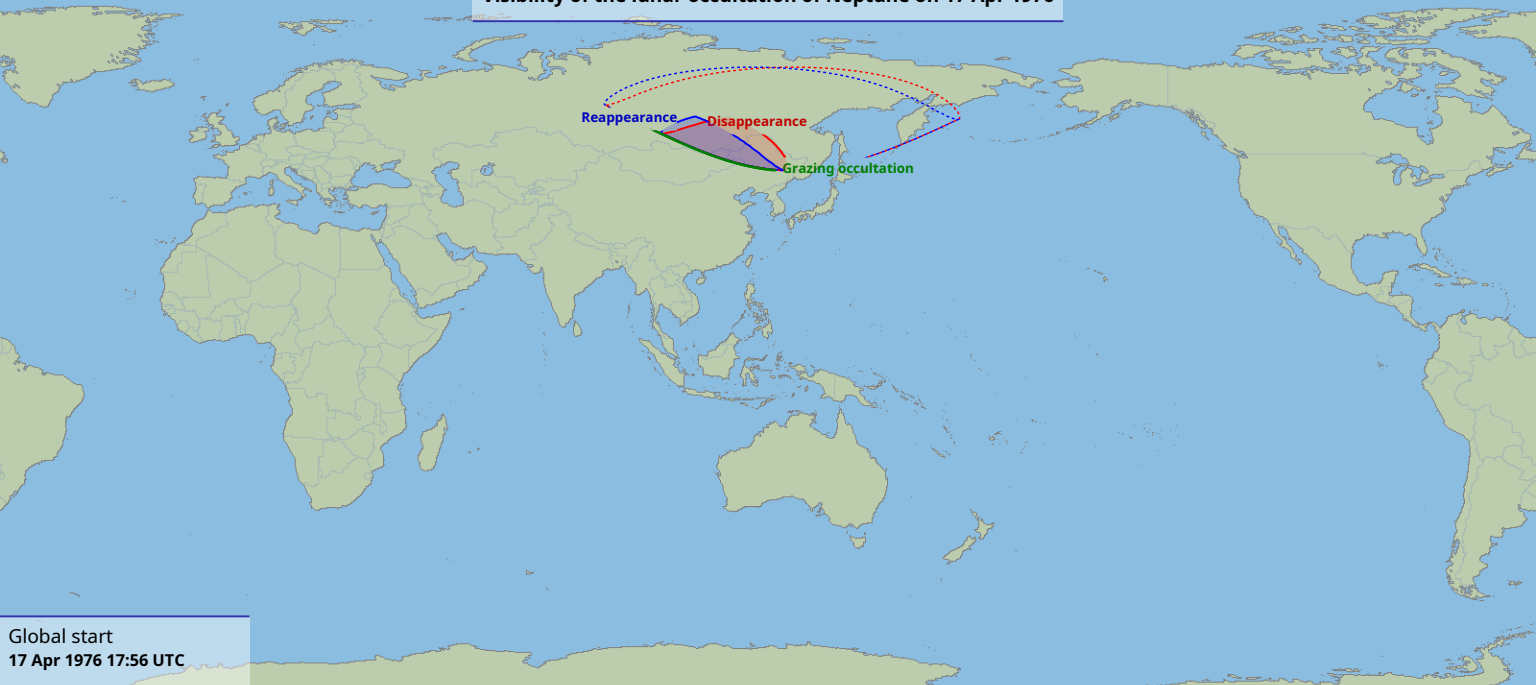

Visibility of the lunar occultation of Neptune on 17 Apr 1976

Global start
17 Apr 1976 17:56 UTC

Global end
17 Apr 1976 19:28 UTC