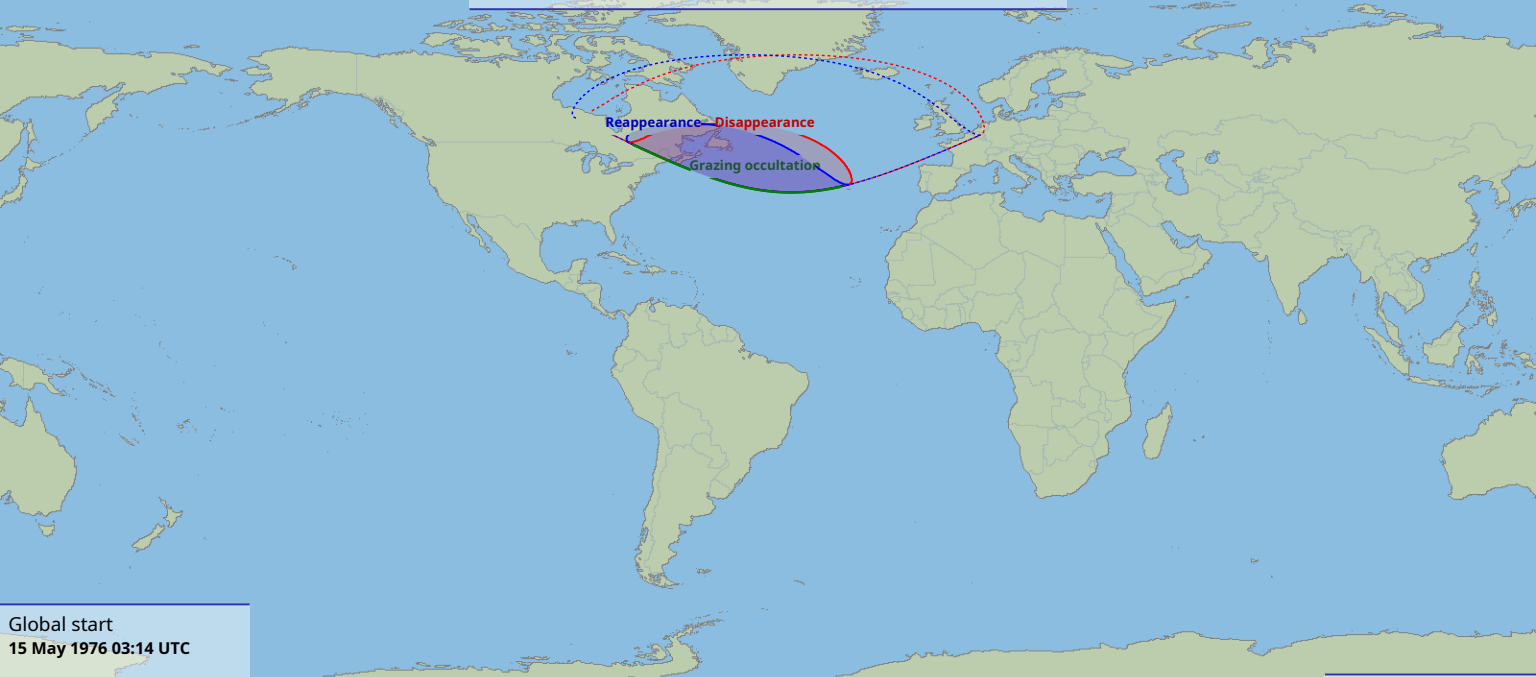

Visibility of the lunar occultation of Neptune on 15 May 1976

Global start
15 May 1976 03:14 UTC

Global end
15 May 1976 05:12 UTC