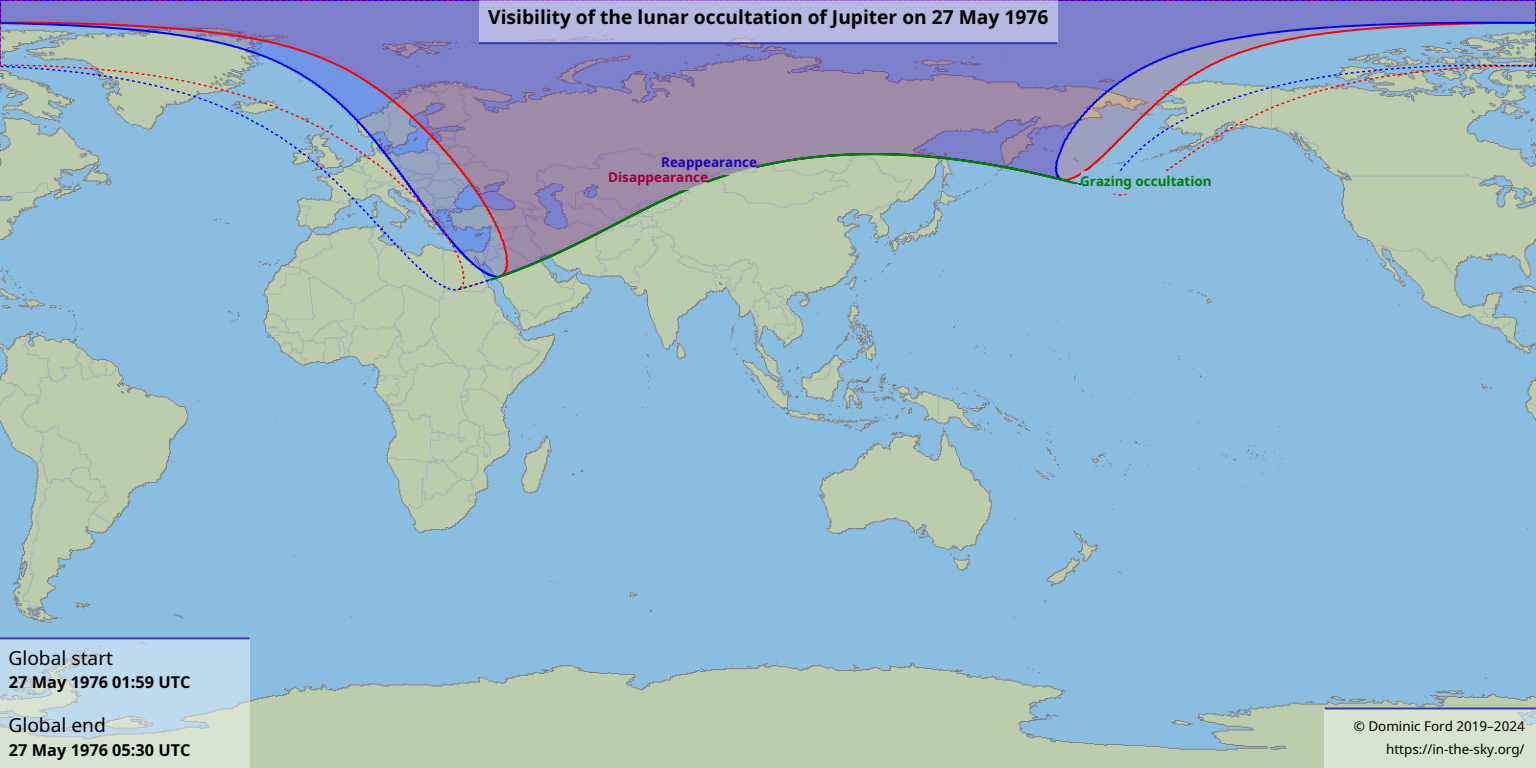

Visibility of the lunar occultation of Jupiter on 27 May 1976

Global start
27 May 1976 01:59 UTC

Global end
27 May 1976 05:30 UTC