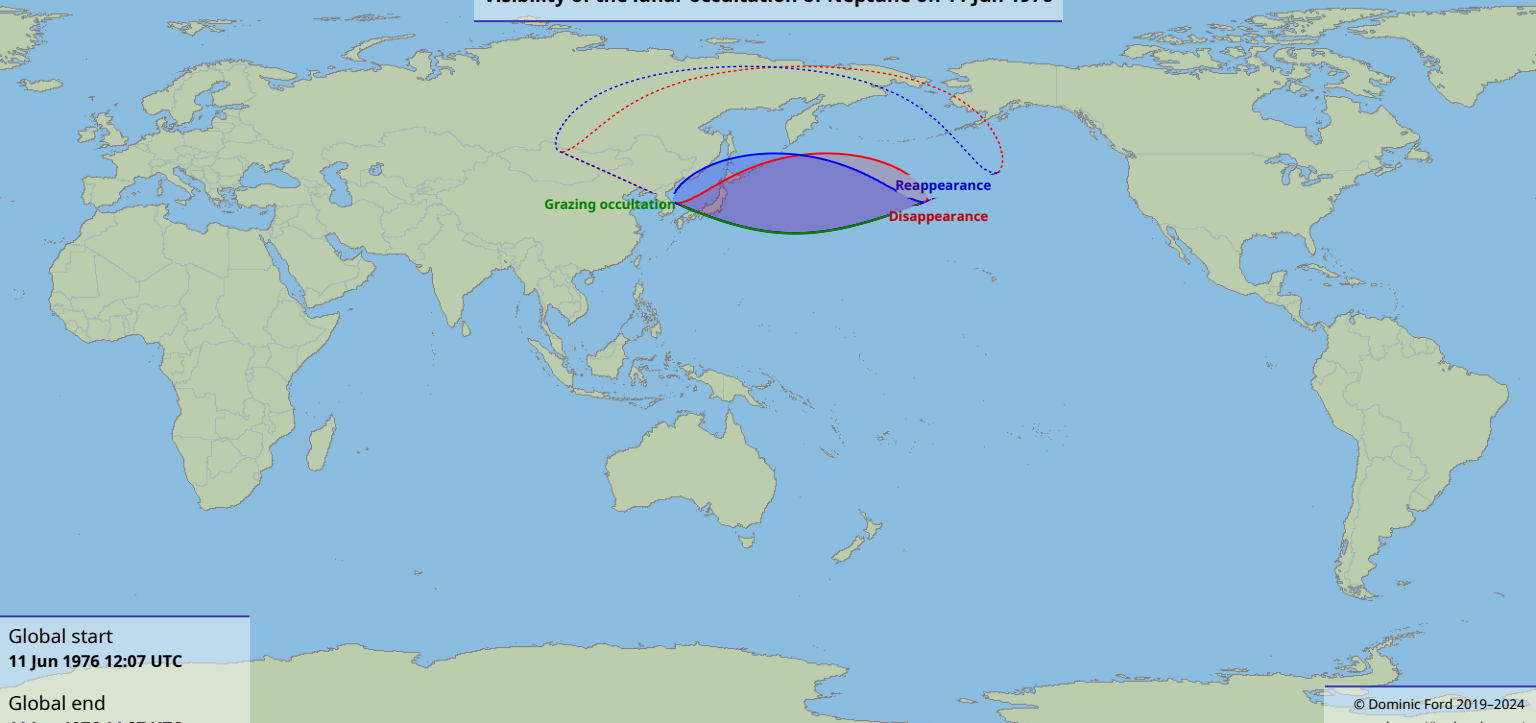

# Visibility of the lunar occultation of Neptune on 11 Jun 1976

Global start  
11 Jun 1976 12:07 UTC

Global end  
11 Jun 1976 14:27 UTC