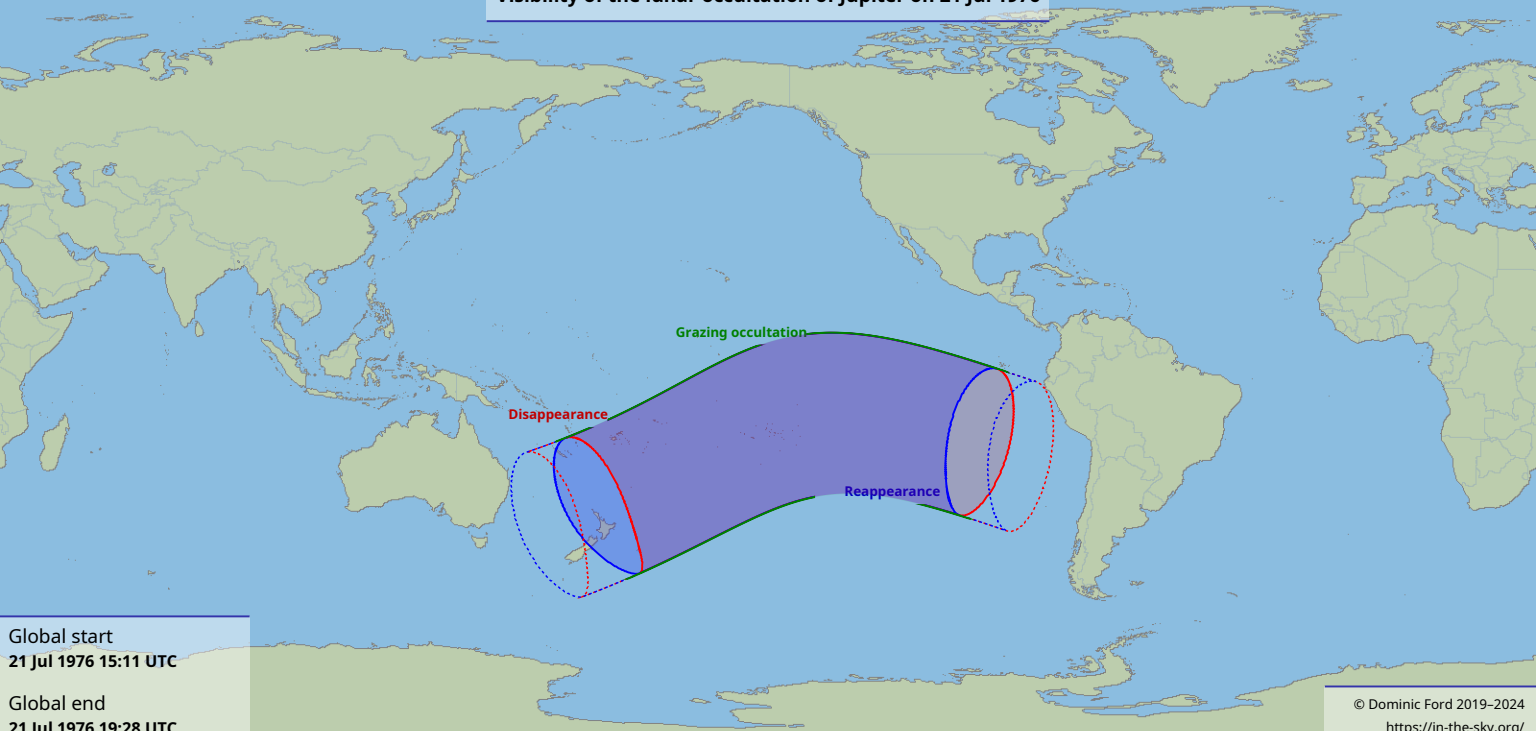

Visibility of the lunar occultation of Jupiter on 21 Jul 1976

Global start
21 Jul 1976 15:11 UTC

Global end
21 Jul 1976 19:28 UTC