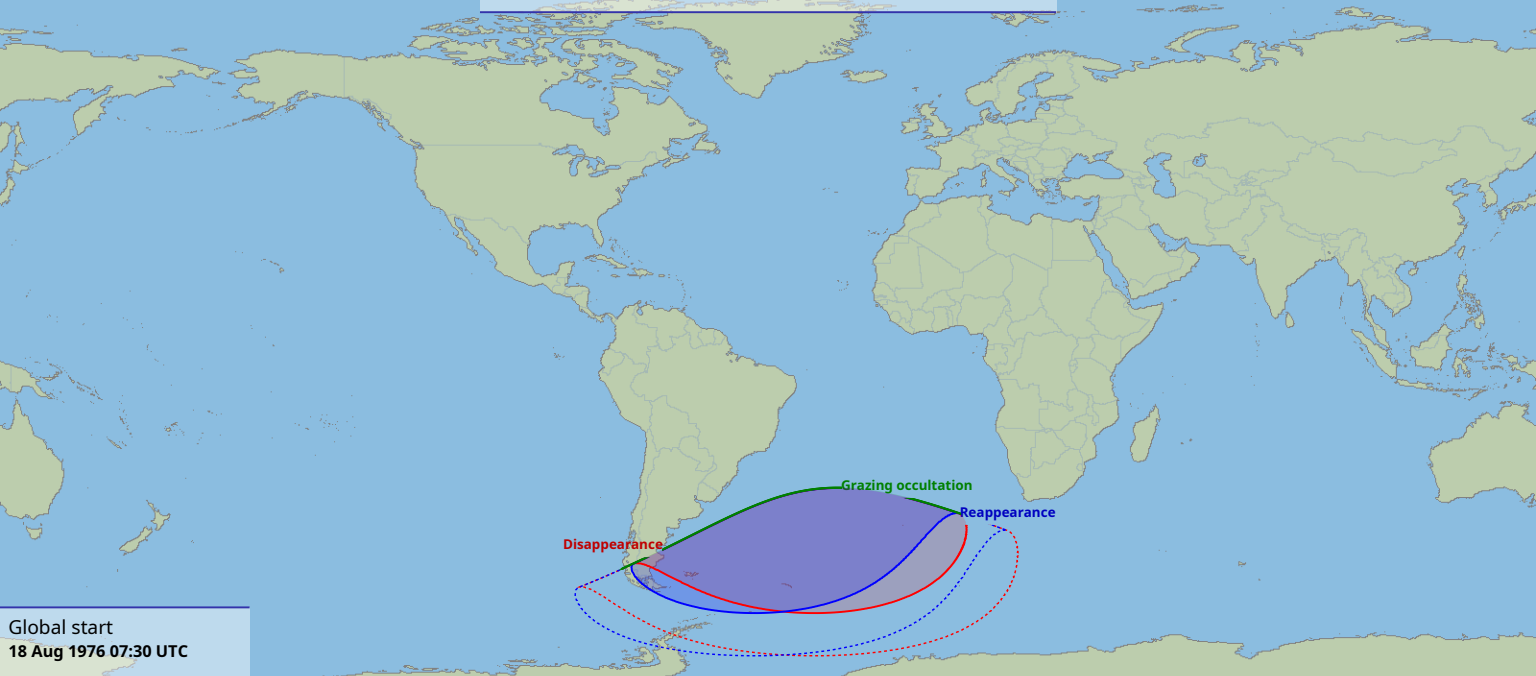

Visibility of the lunar occultation of Jupiter on 18 Aug 1976

Global start
18 Aug 1976 07:30 UTC

Global end
18 Aug 1976 10:05 UTC