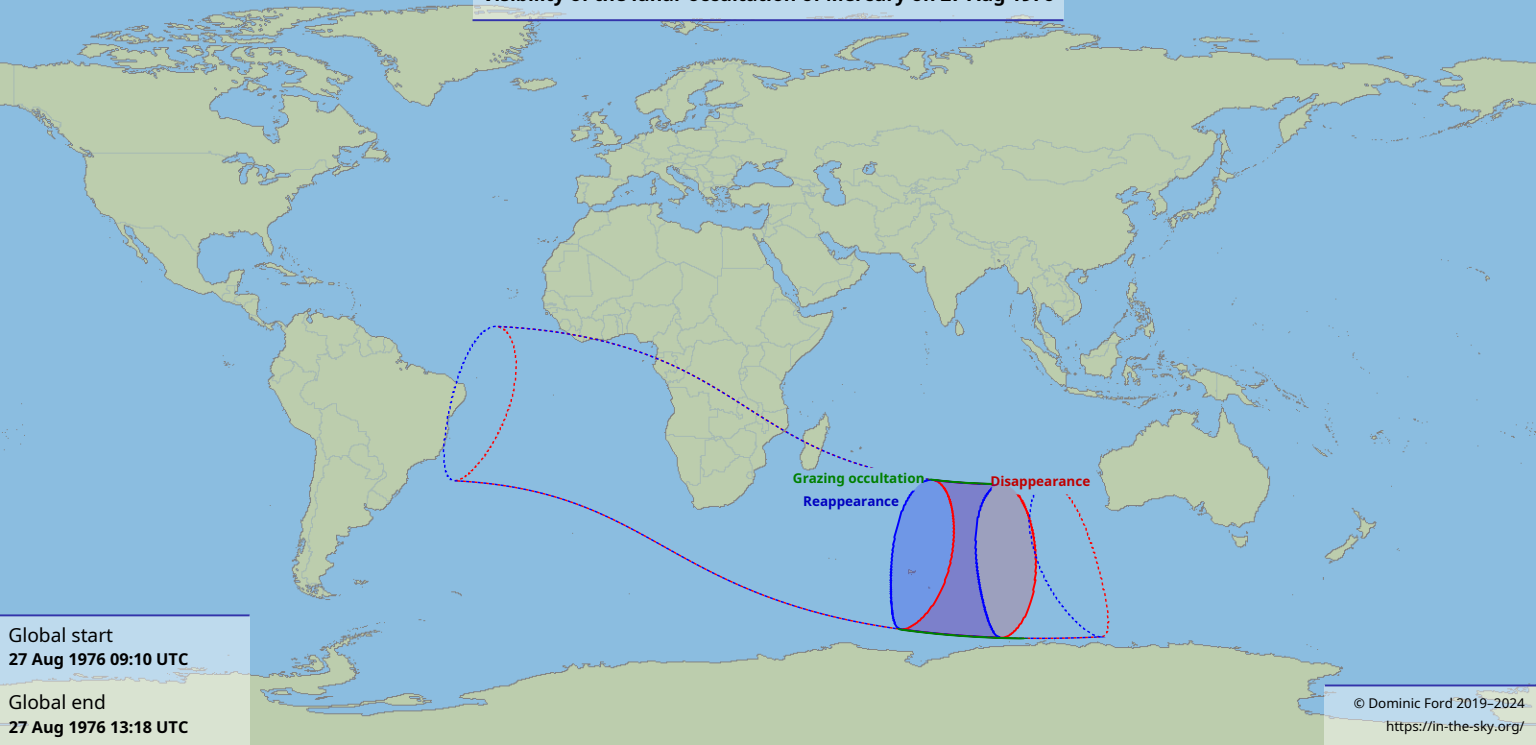

Visibility of the lunar occultation of Mercury on 27 Aug 1976

Global start
27 Aug 1976 09:10 UTC

Global end
27 Aug 1976 13:18 UTC