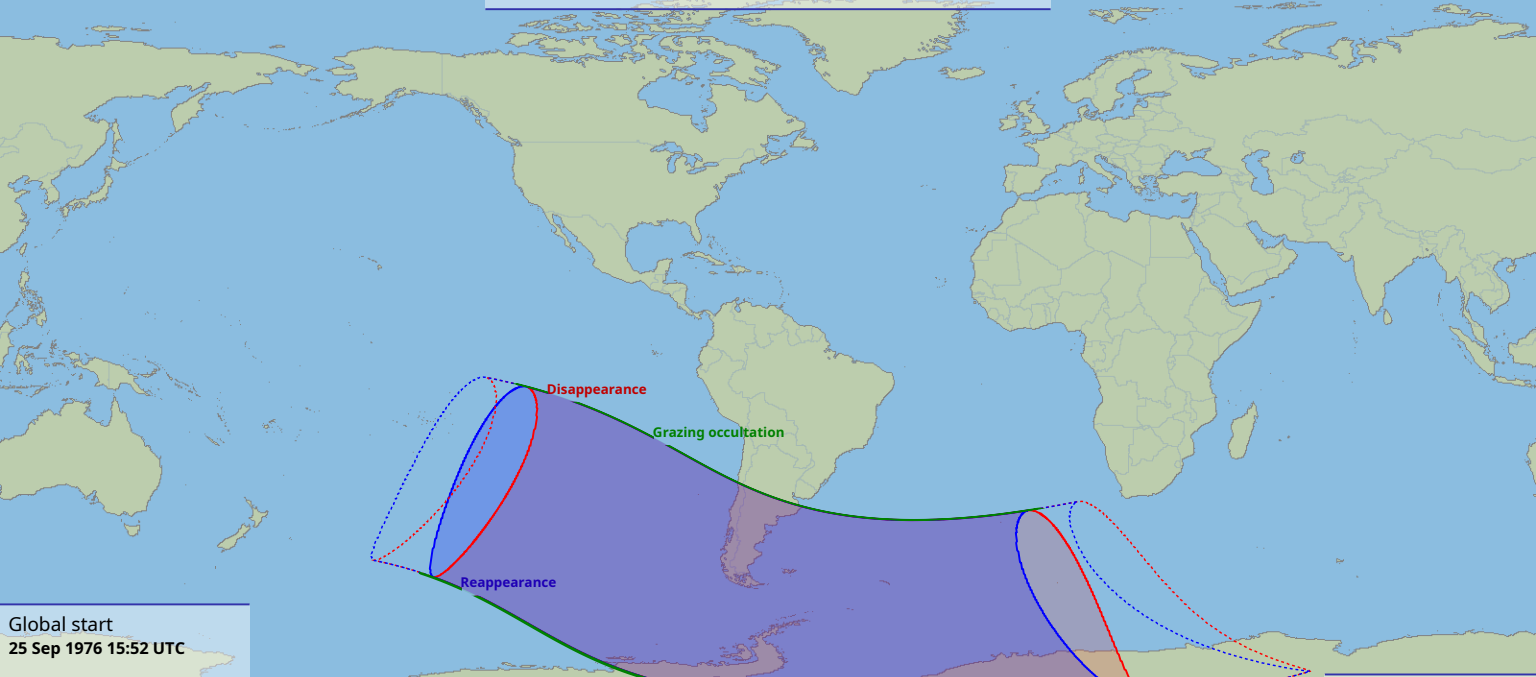

Visibility of the lunar occultation of Venus on 25 Sep 1976

Global start
25 Sep 1976 15:52 UTC

Global end
25 Sep 1976 19:45 UTC