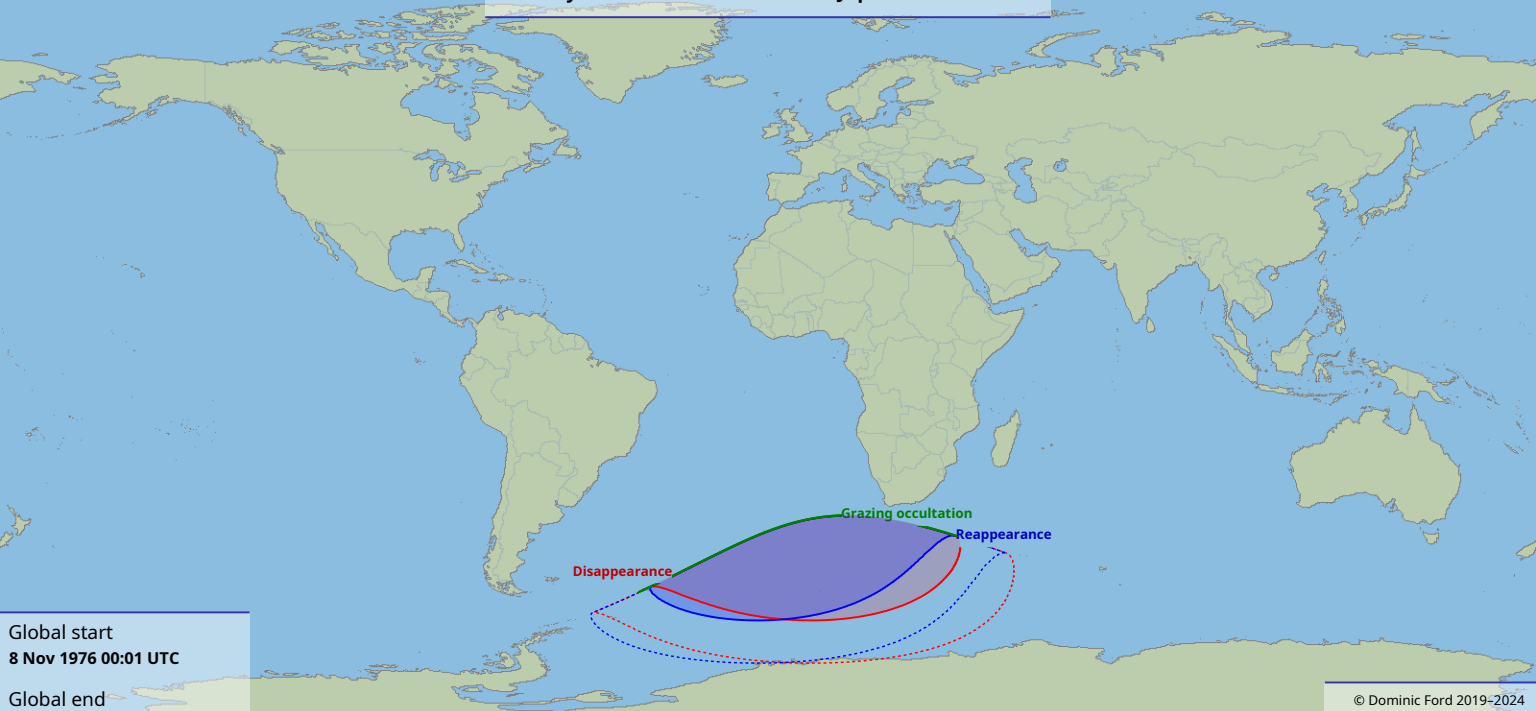

Visibility of the lunar occultation of Jupiter on 8 Nov 1976

Global start
8 Nov 1976 00:01 UTC

Global end
8 Nov 1976 02:14 UTC