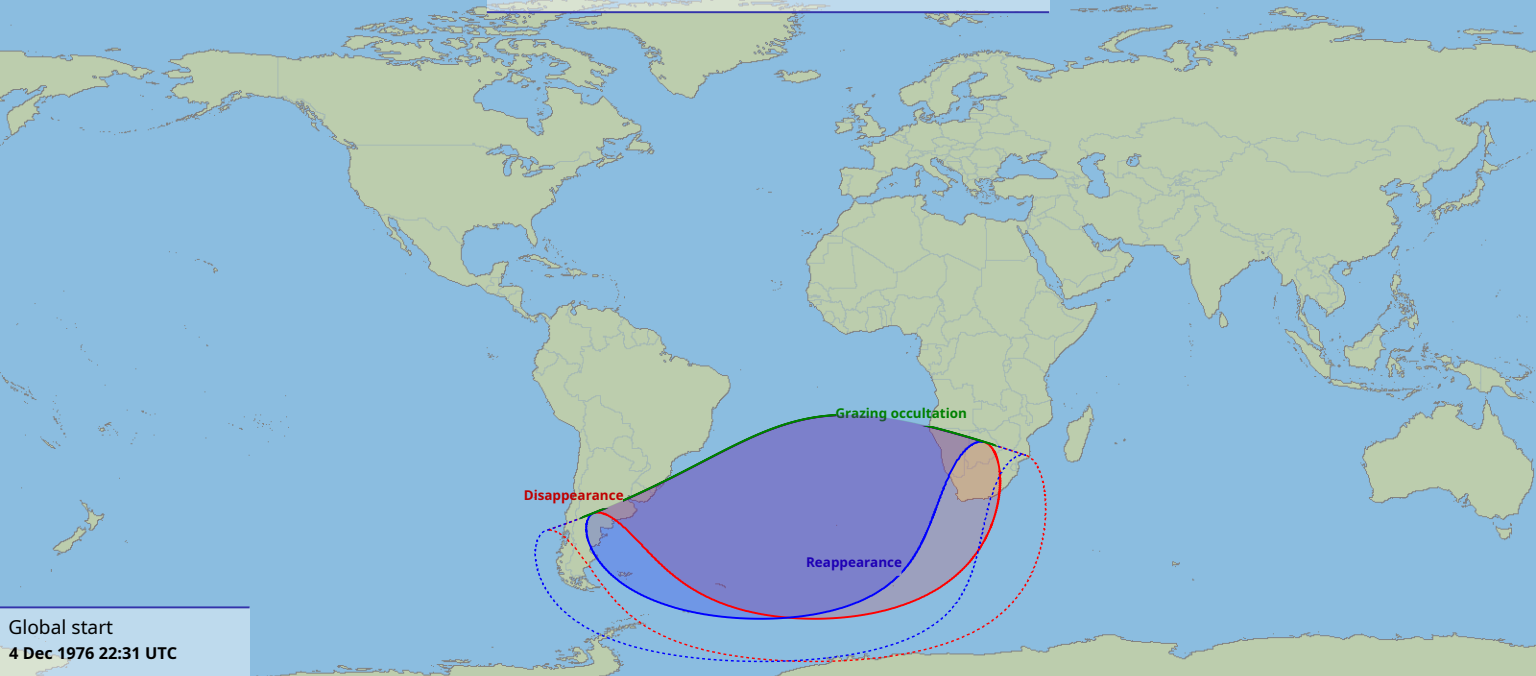

# Visibility of the lunar occultation of Jupiter on 5 Dec 1976

Global start  
4 Dec 1976 22:31 UTC

Global end  
5 Dec 1976 01:57 UTC