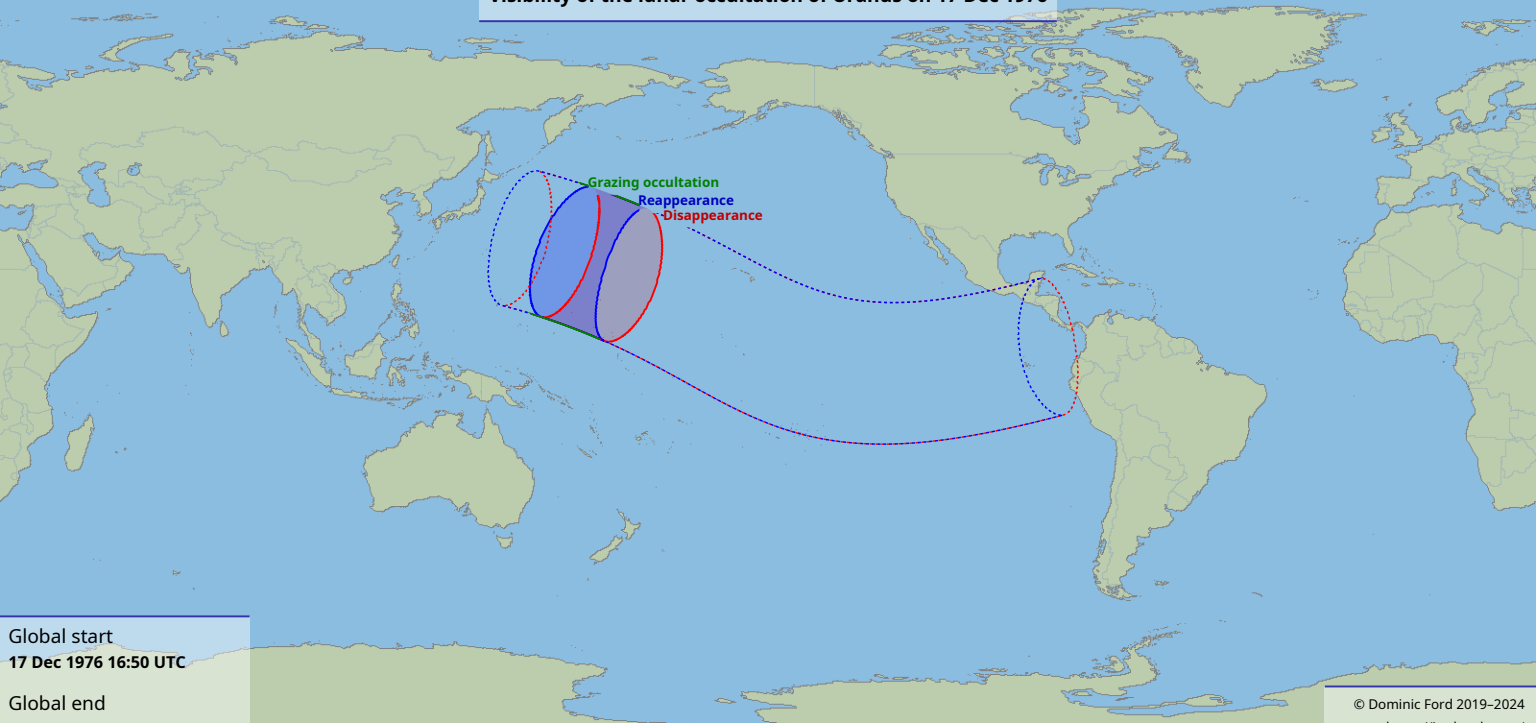

# Visibility of the lunar occultation of Uranus on 17 Dec 1976

Grazing occultation

Reappearance

Disappearance

Global start  
17 Dec 1976 16:50 UTC

Global end  
17 Dec 1976 20:54 UTC