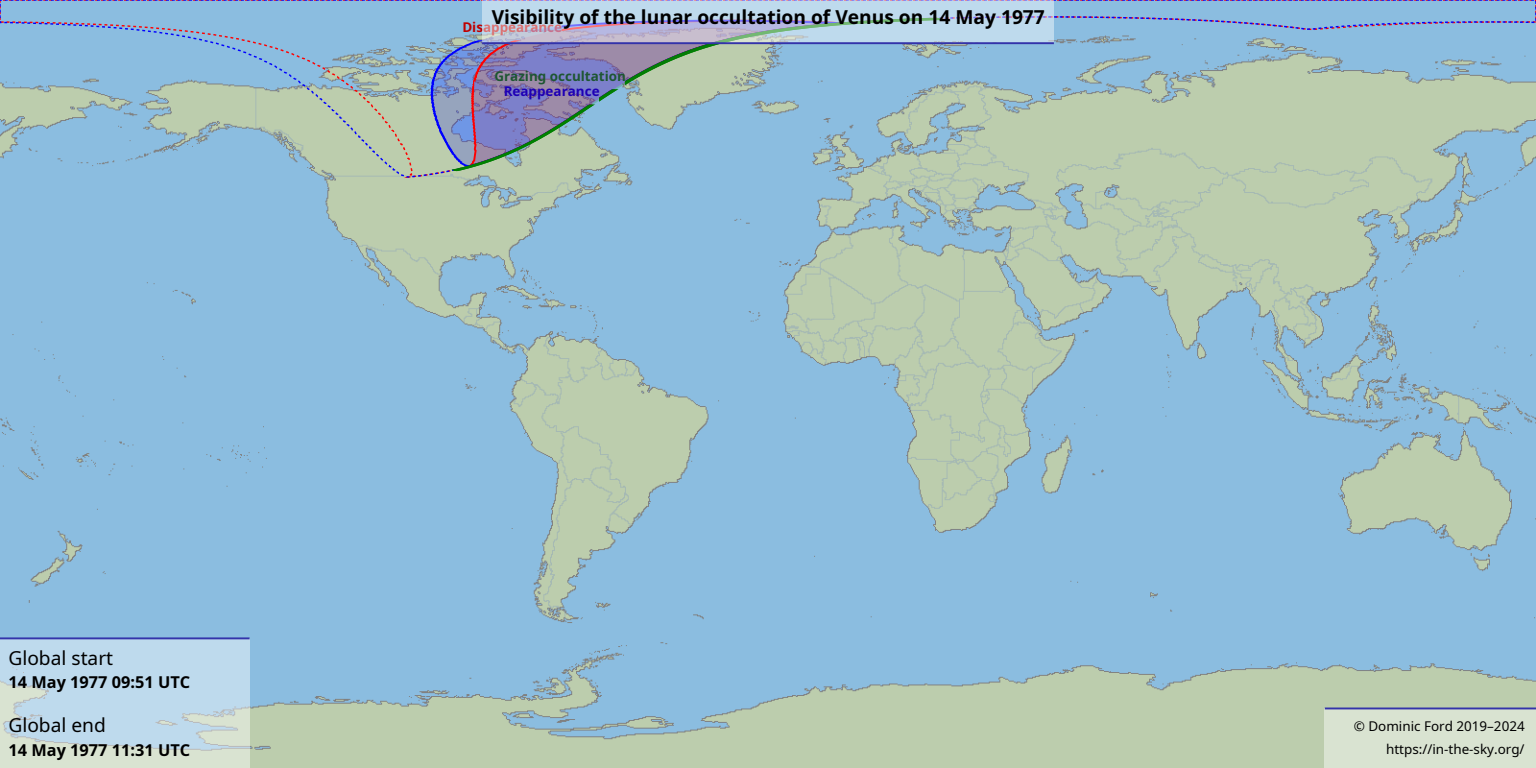

# Visibility of the lunar occultation of Venus on 14 May 1977

Global start  
14 May 1977 09:51 UTC

Global end  
14 May 1977 11:31 UTC