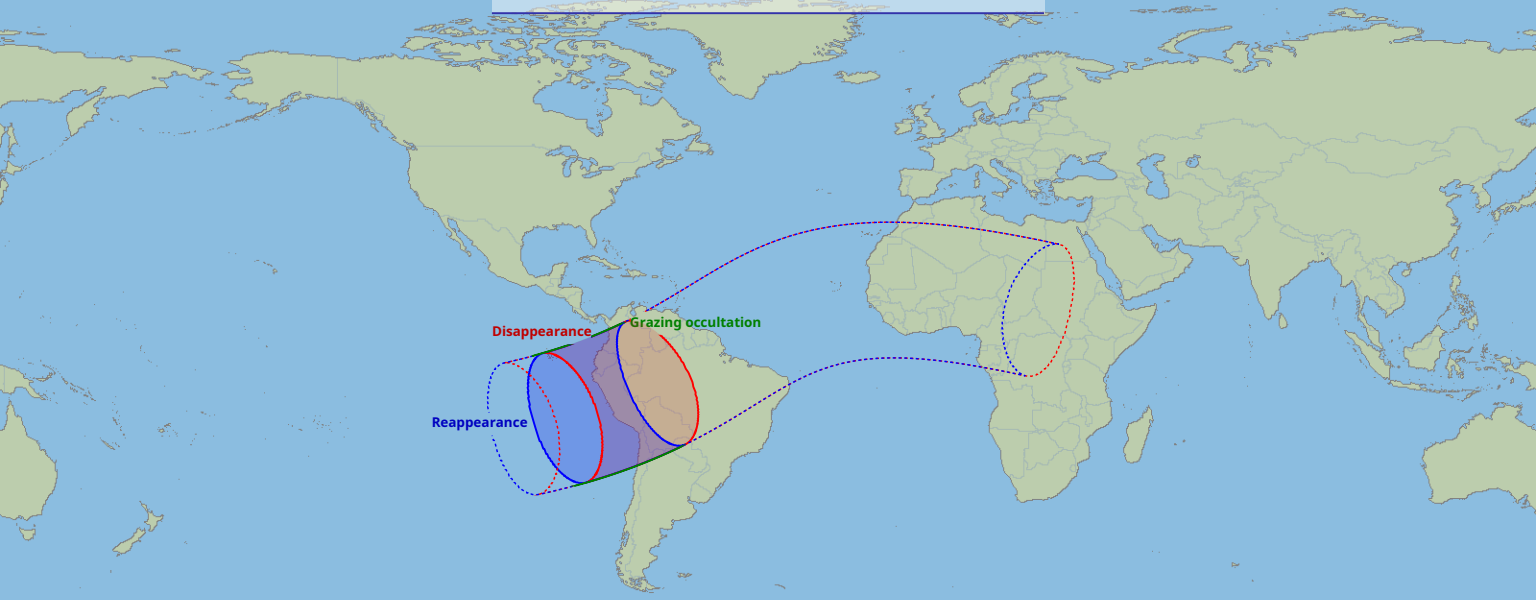

Visibility of the lunar occultation of Mars on 12 Jun 1977

Global start
12 Jun 1977 09:00 UTC

Global end
12 Jun 1977 13:55 UTC