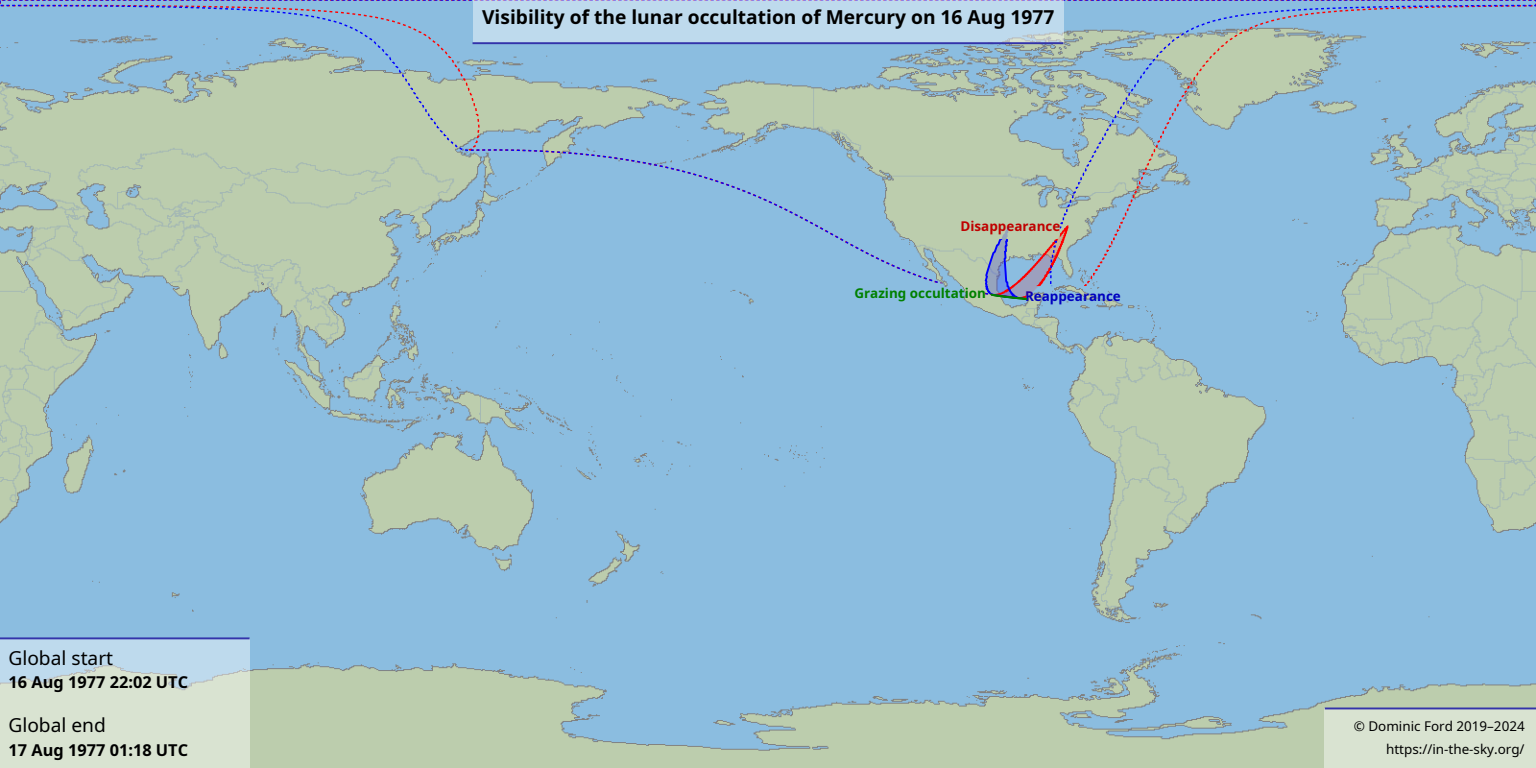

Visibility of the lunar occultation of Mercury on 16 Aug 1977

Disappearance
Reappearance
Grazing occultation

Global start
16 Aug 1977 22:02 UTC

Global end
17 Aug 1977 01:18 UTC