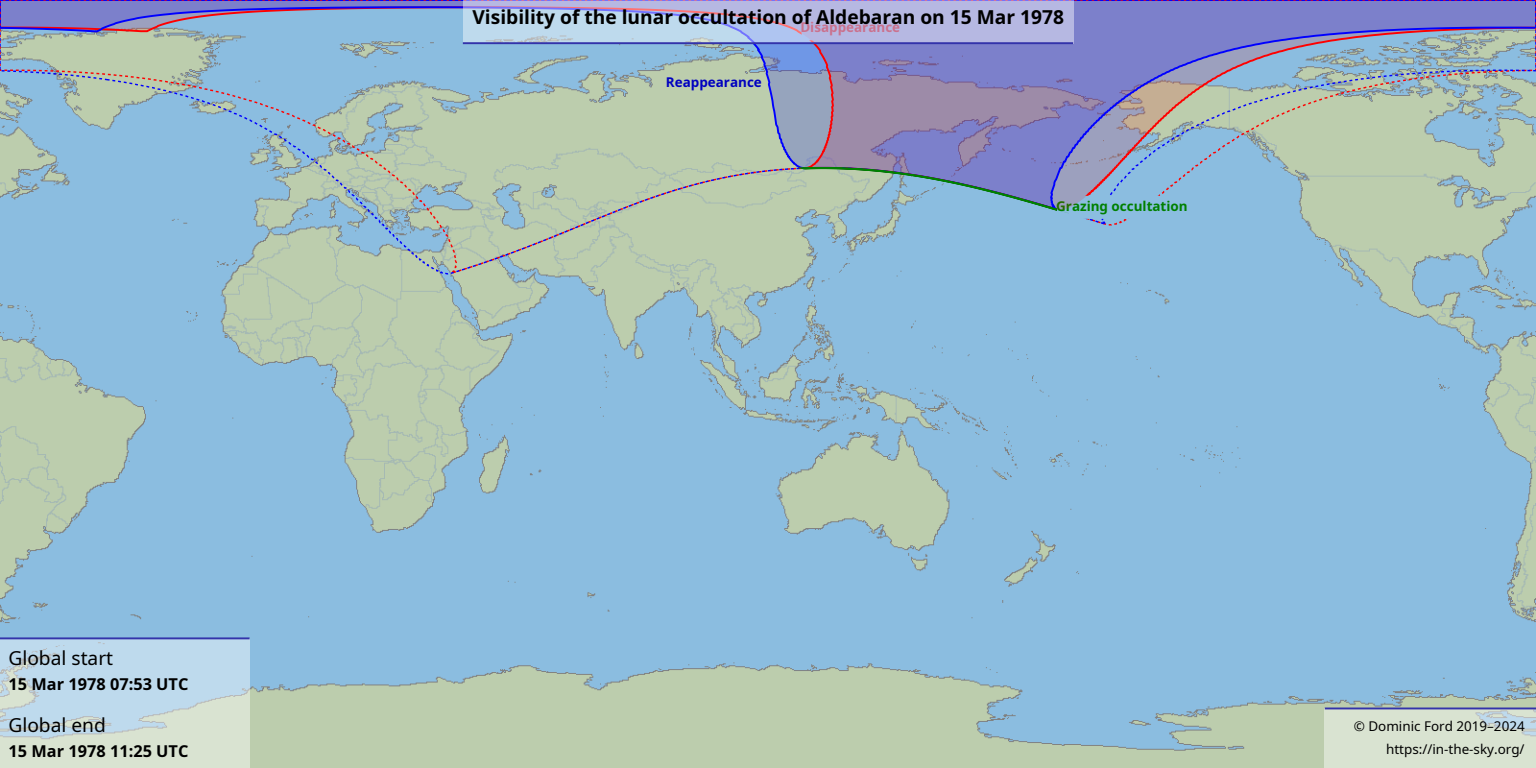

**Visibility of the lunar occultation of Aldebaran on 15 Mar 1978**

Global start  
15 Mar 1978 07:53 UTC

Global end  
15 Mar 1978 11:25 UTC