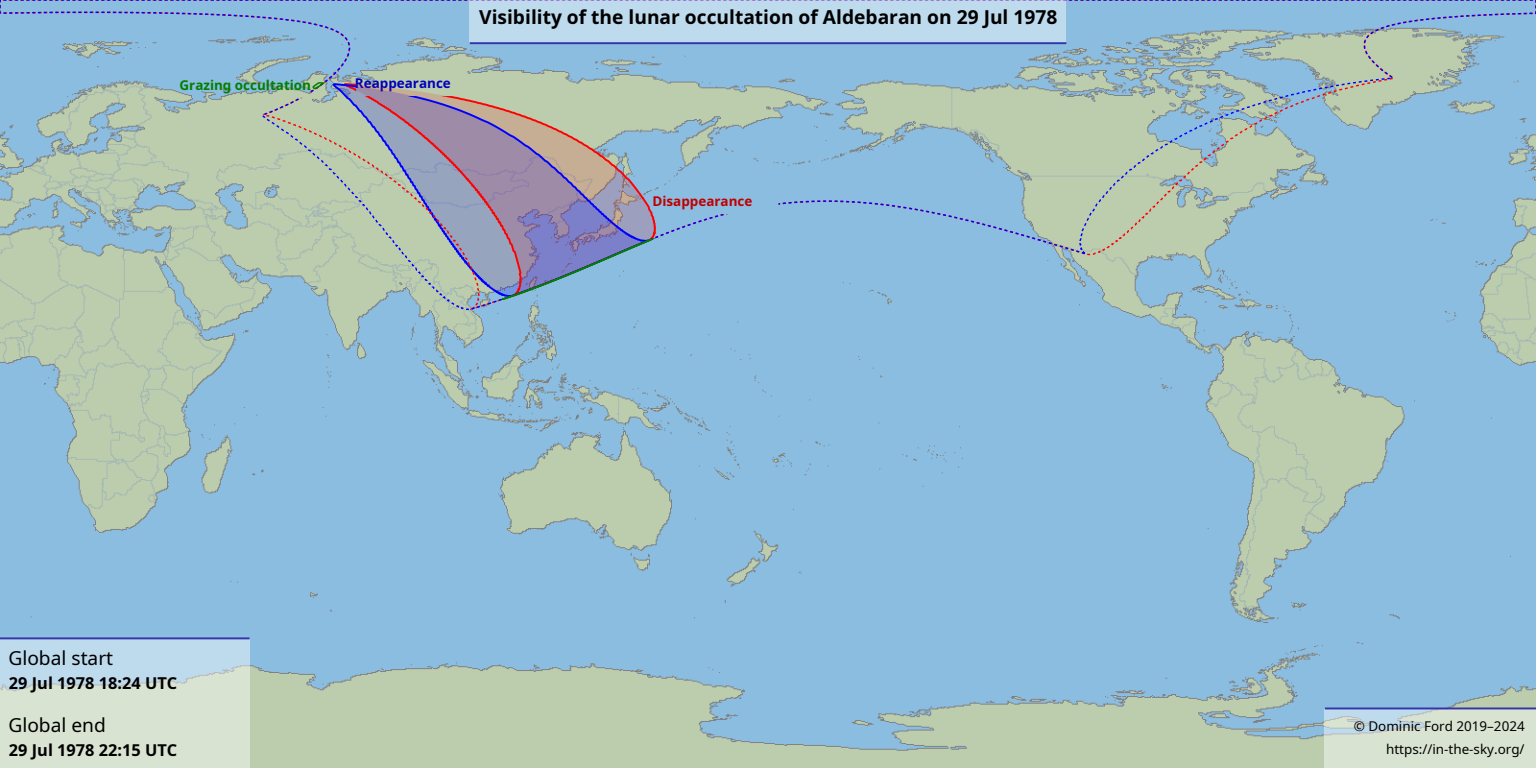

Visibility of the lunar occultation of Aldebaran on 29 Jul 1978

Grazing occultation

Reappearance

Disappearance

Global start
29 Jul 1978 18:24 UTC

Global end
29 Jul 1978 22:15 UTC