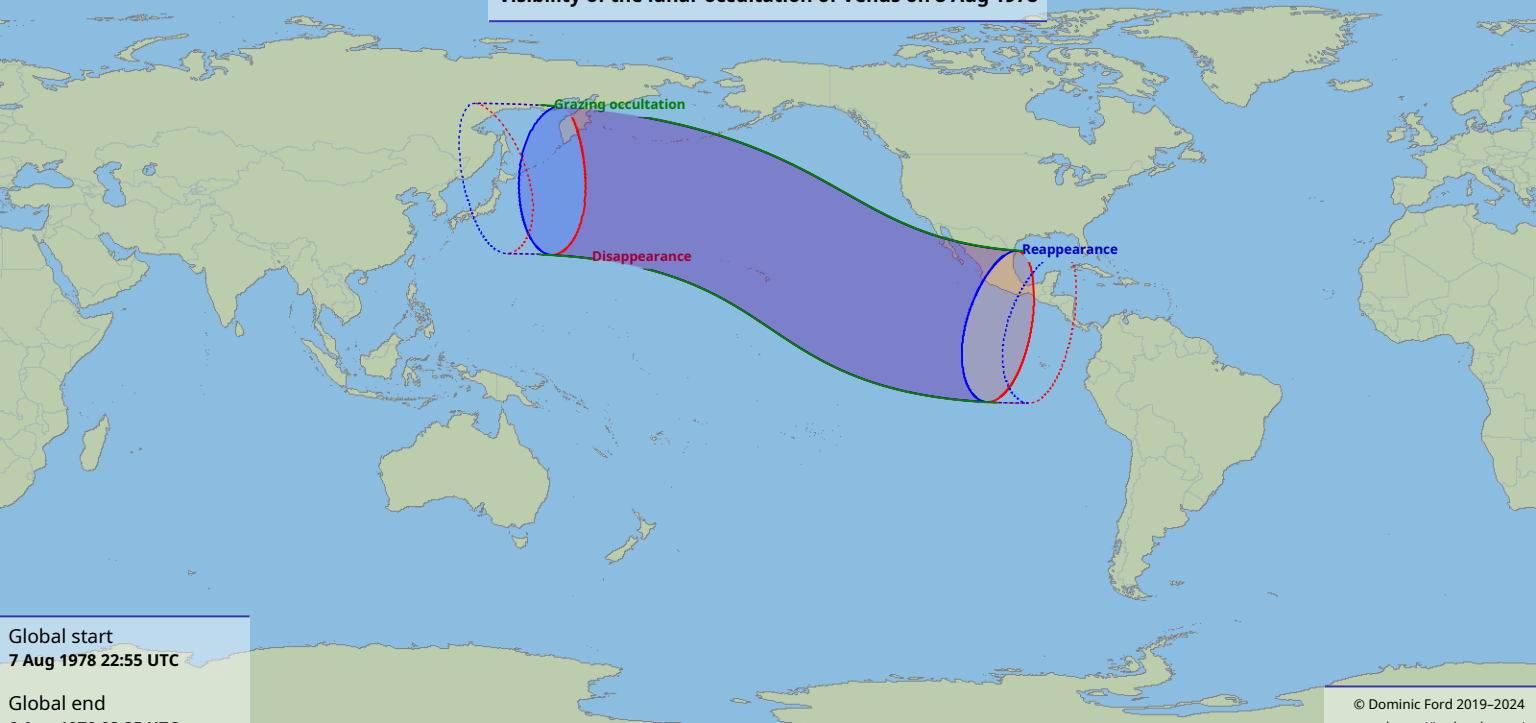

Visibility of the lunar occultation of Venus on 8 Aug 1978

Global start
7 Aug 1978 22:55 UTC

Global end
8 Aug 1978 03:35 UTC