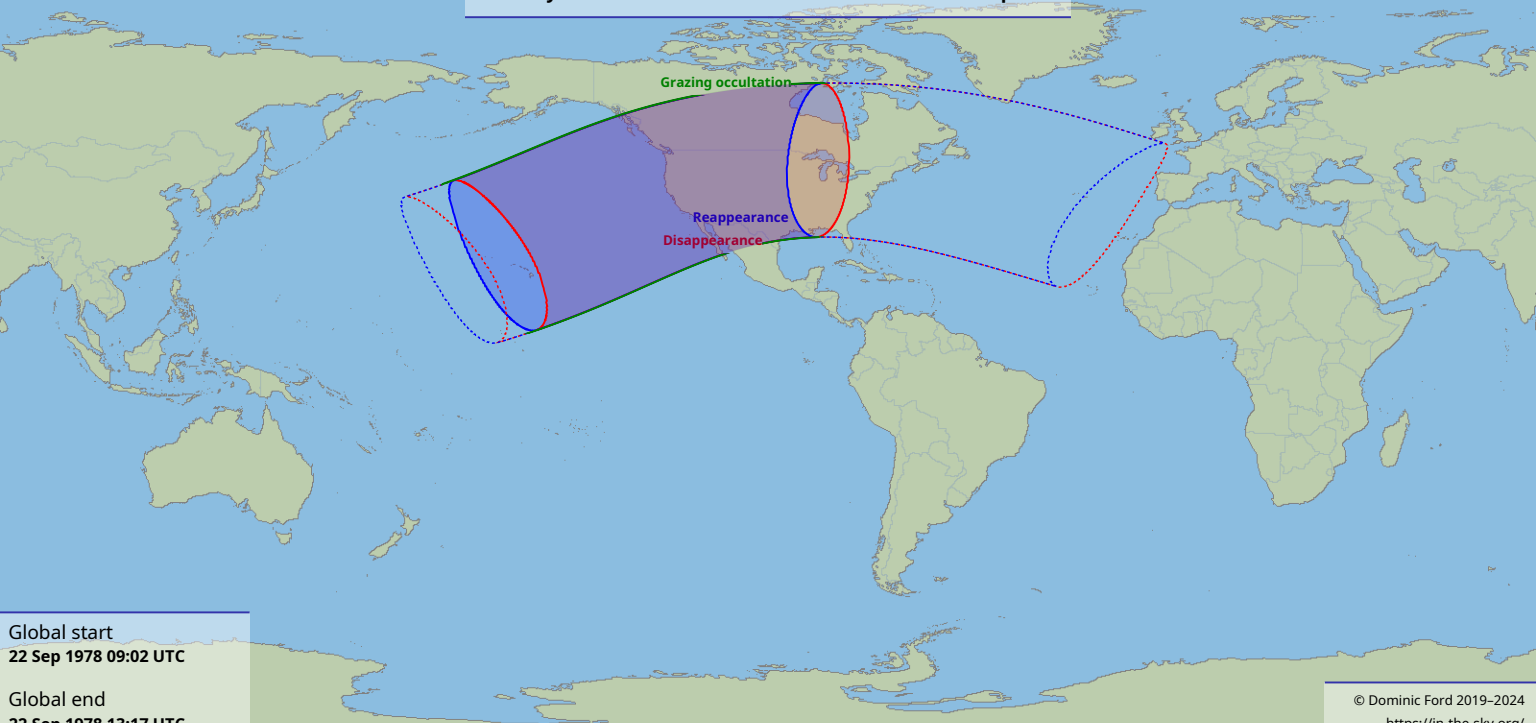

# Visibility of the lunar occultation of Aldebaran on 22 Sep 1978

Global start  
22 Sep 1978 09:02 UTC

Global end  
22 Sep 1978 13:17 UTC