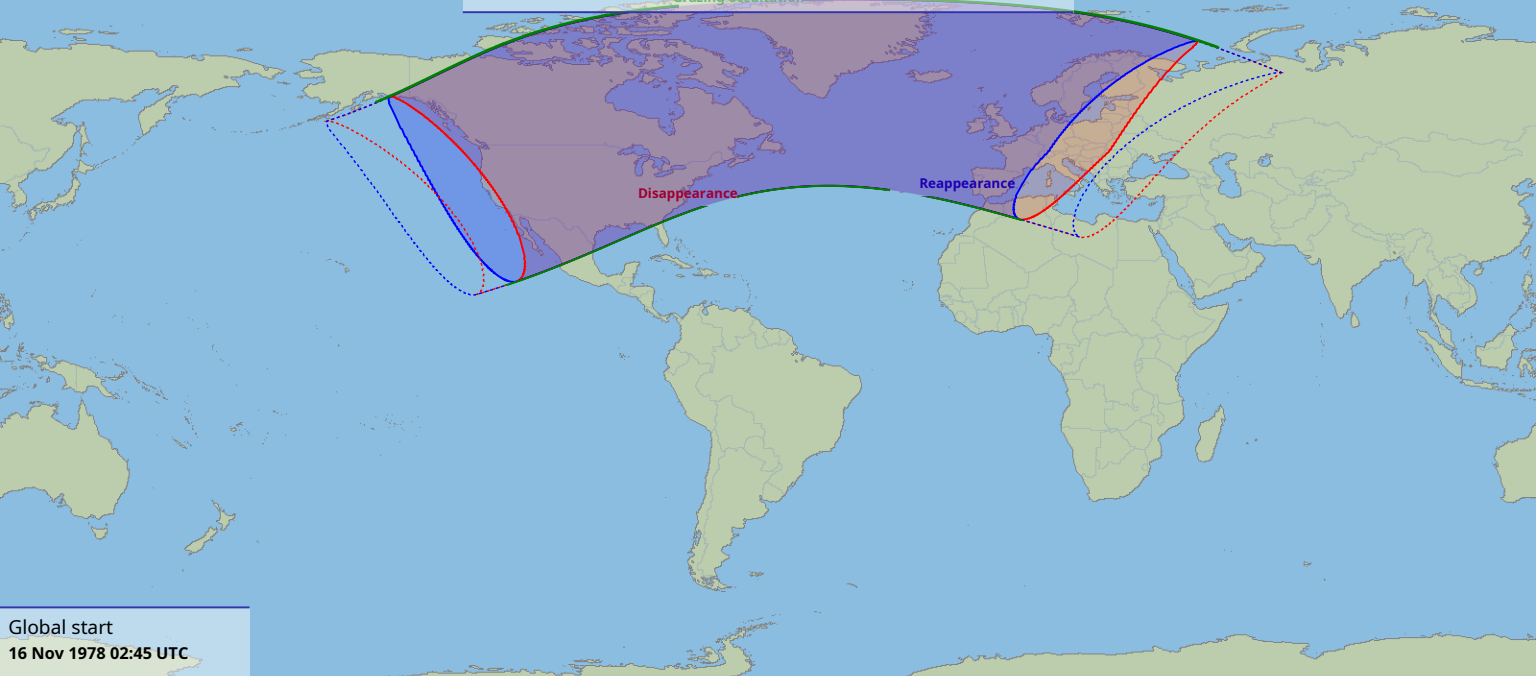

Visibility of the lunar occultation of Aldebaran on 16 Nov 1978

Global start
16 Nov 1978 02:45 UTC

Global end
16 Nov 1978 06:38 UTC