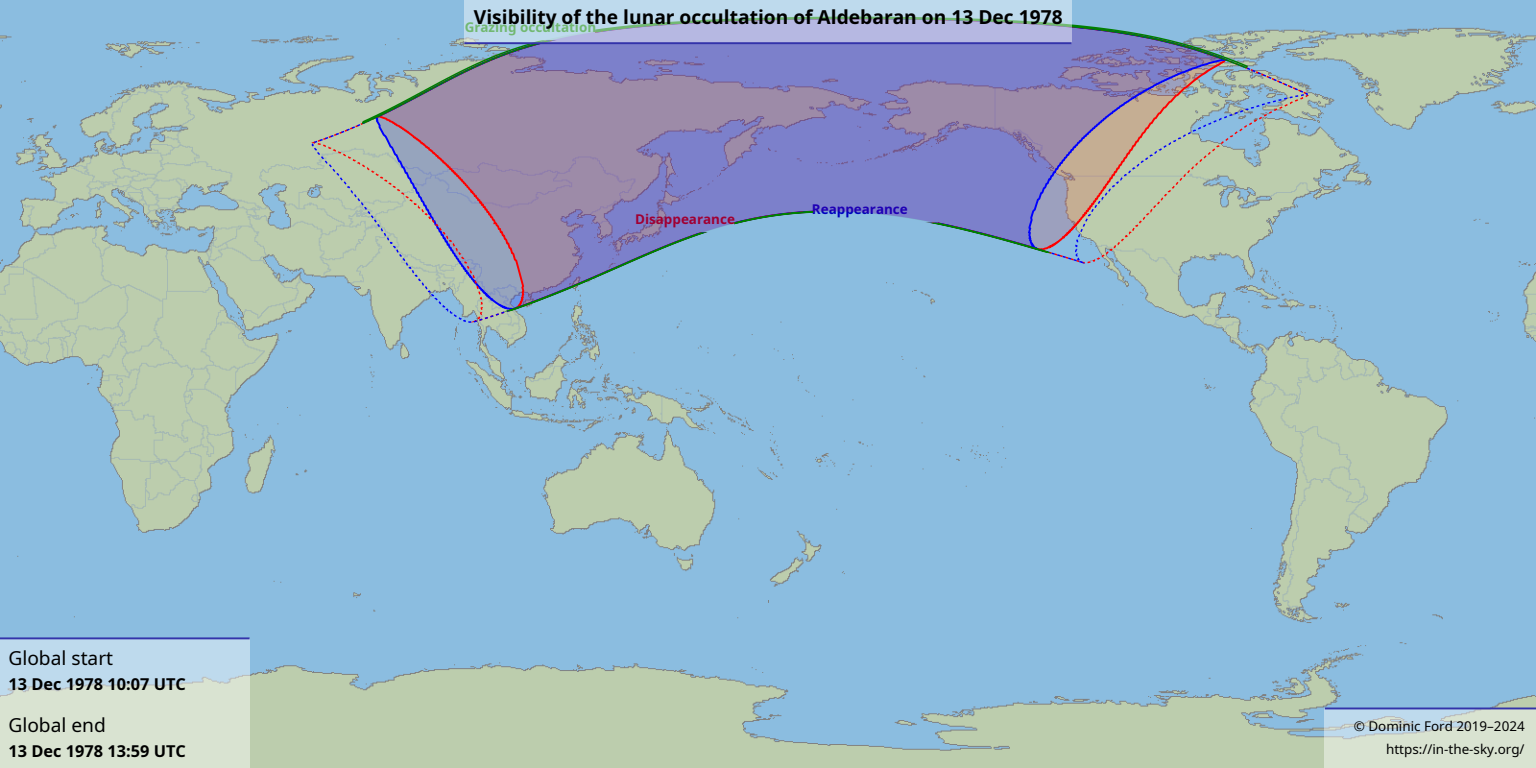

# Visibility of the lunar occultation of Aldebaran on 13 Dec 1978

Global start  
13 Dec 1978 10:07 UTC

Global end  
13 Dec 1978 13:59 UTC