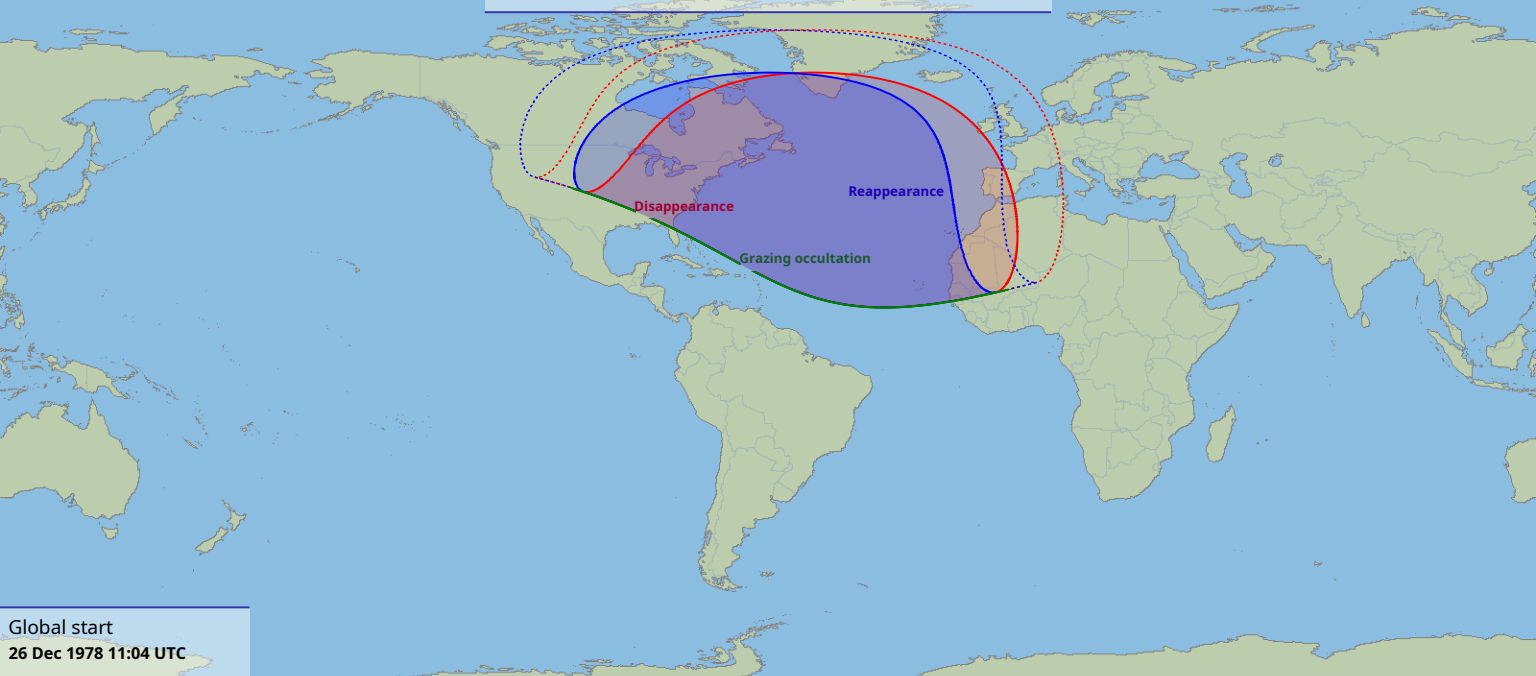

Visibility of the lunar occultation of Venus on 26 Dec 1978

Global start
26 Dec 1978 11:04 UTC

Global end
26 Dec 1978 14:40 UTC