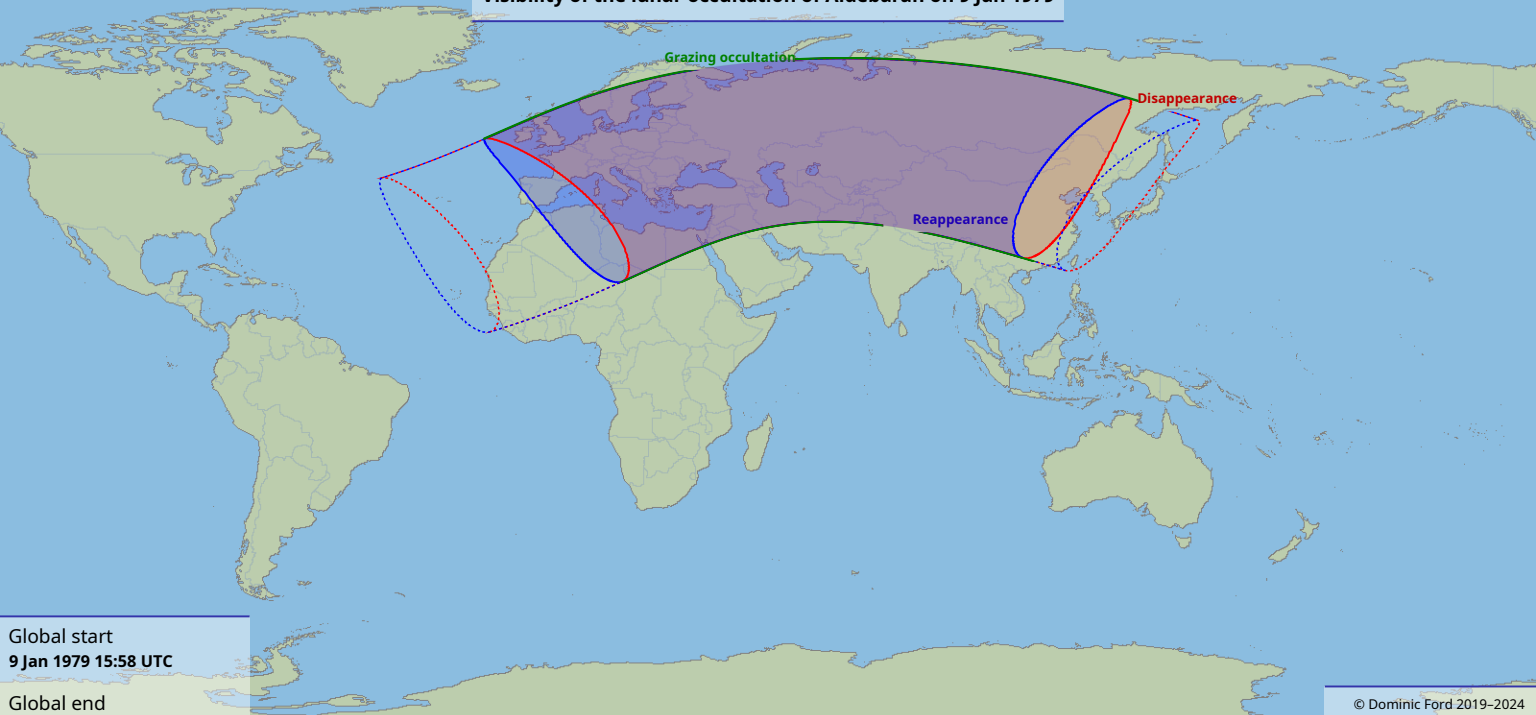

# Visibility of the lunar occultation of Aldebaran on 9 Jan 1979

Global start  
9 Jan 1979 15:58 UTC

Global end  
9 Jan 1979 20:07 UTC