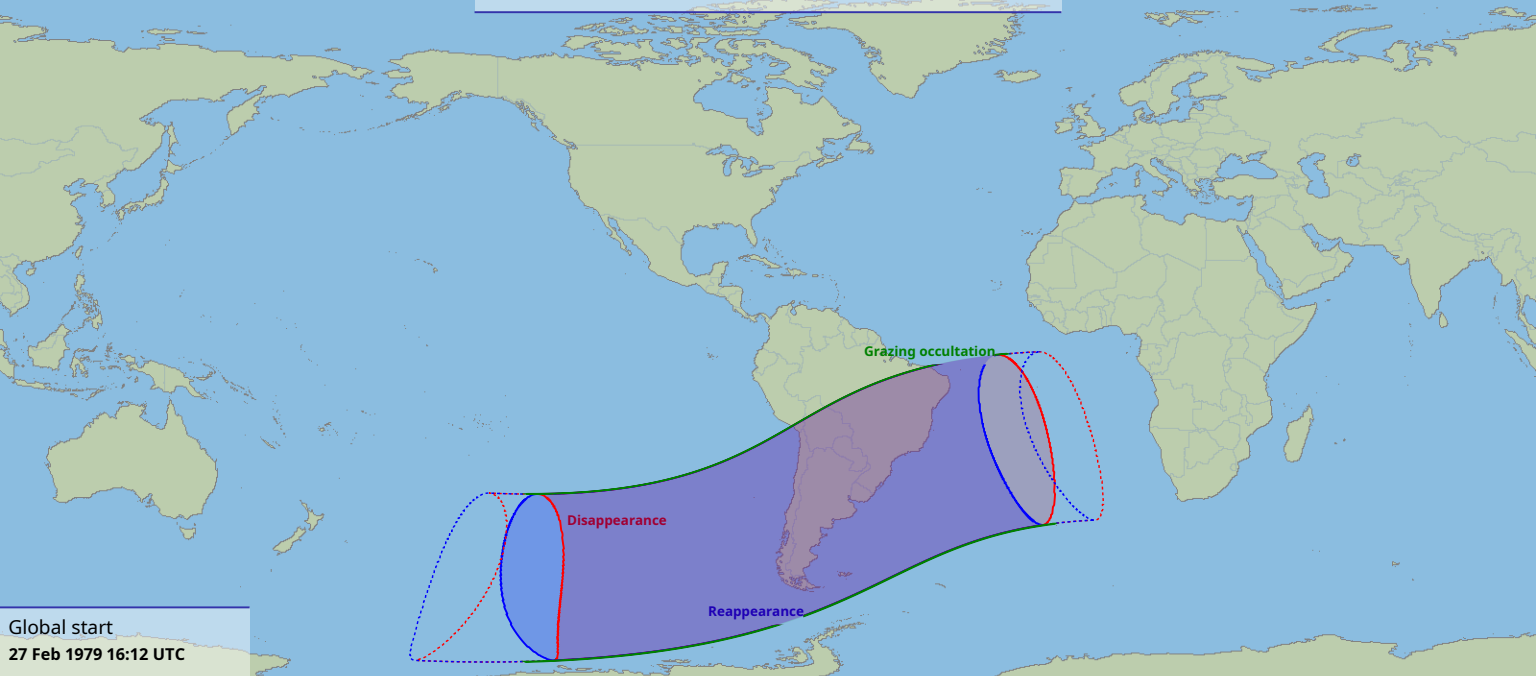

Visibility of the lunar occultation of Mercury on 27 Feb 1979

Global start
27 Feb 1979 16:12 UTC

Global end
27 Feb 1979 20:23 UTC