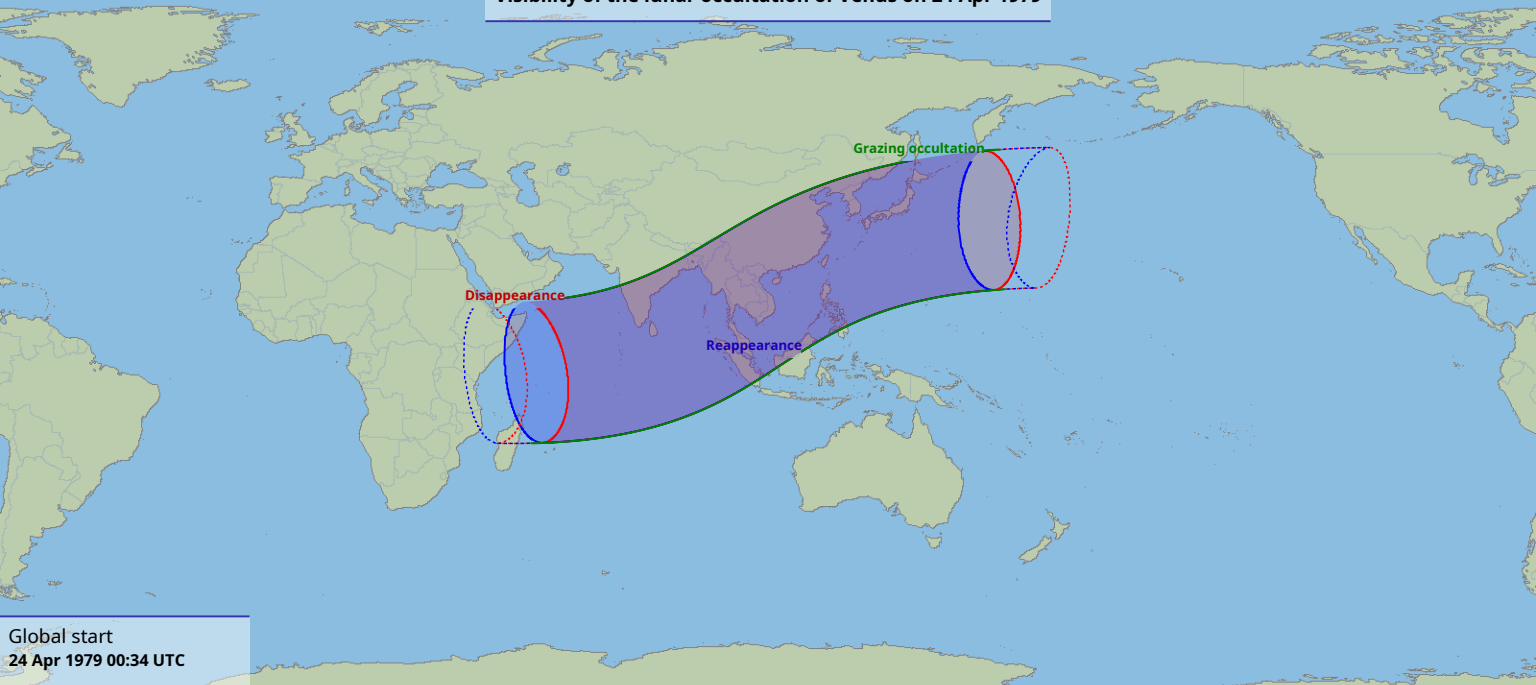

Visibility of the lunar occultation of Venus on 24 Apr 1979

Global start
24 Apr 1979 00:34 UTC

Global end
24 Apr 1979 05:03 UTC