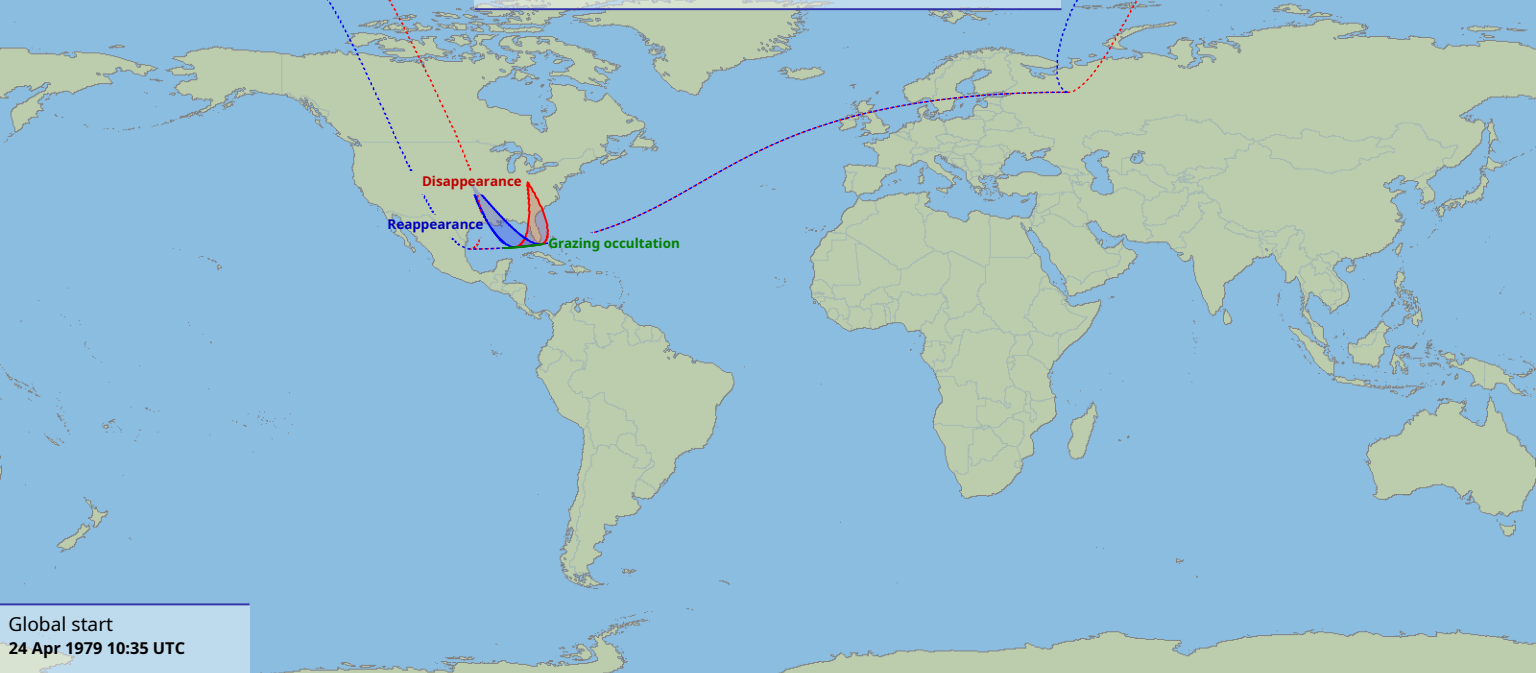

Visibility of the lunar occultation of Mercury on 24 Apr 1979

Global start
24 Apr 1979 10:35 UTC

Global end
24 Apr 1979 13:39 UTC