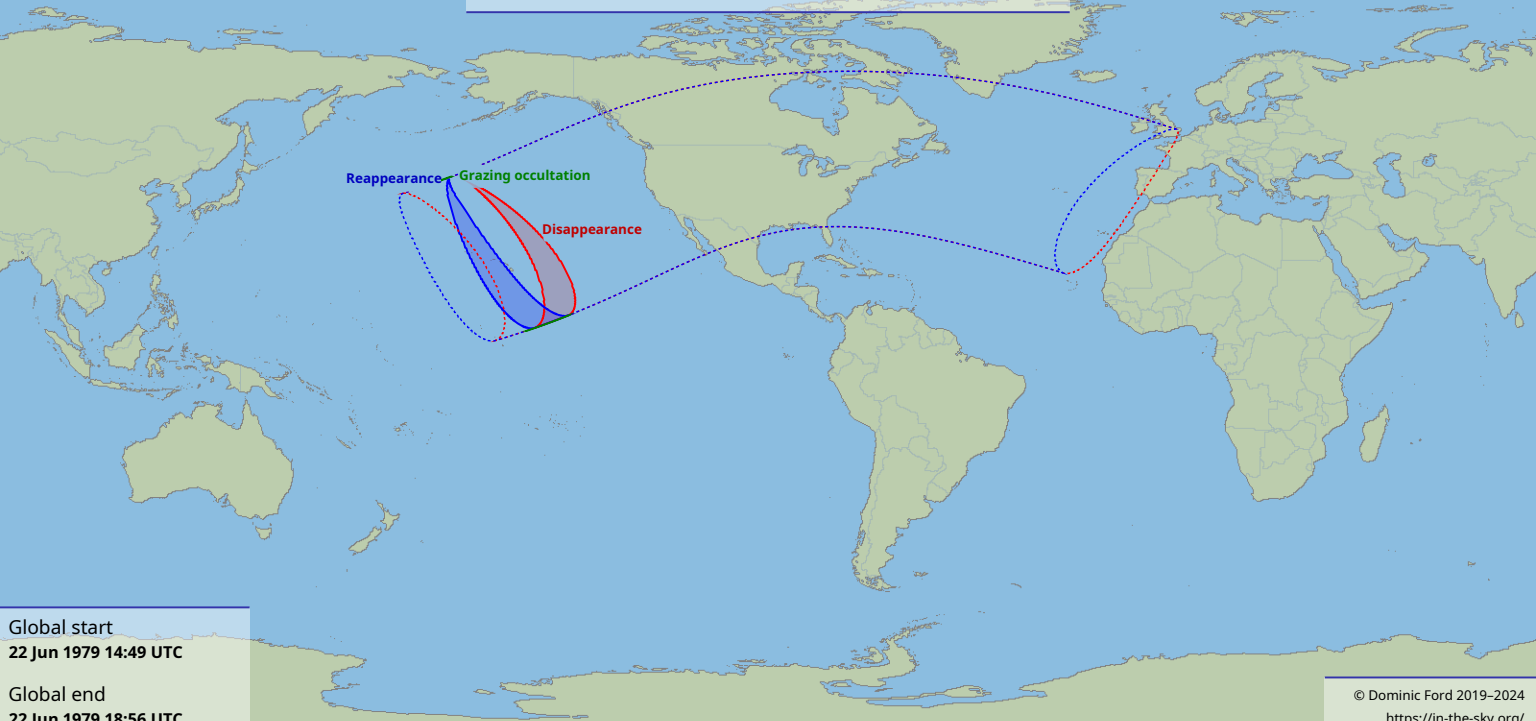

Visibility of the lunar occultation of Aldebaran on 22 Jun 1979

Global start
22 Jun 1979 14:49 UTC

Global end
22 Jun 1979 18:56 UTC