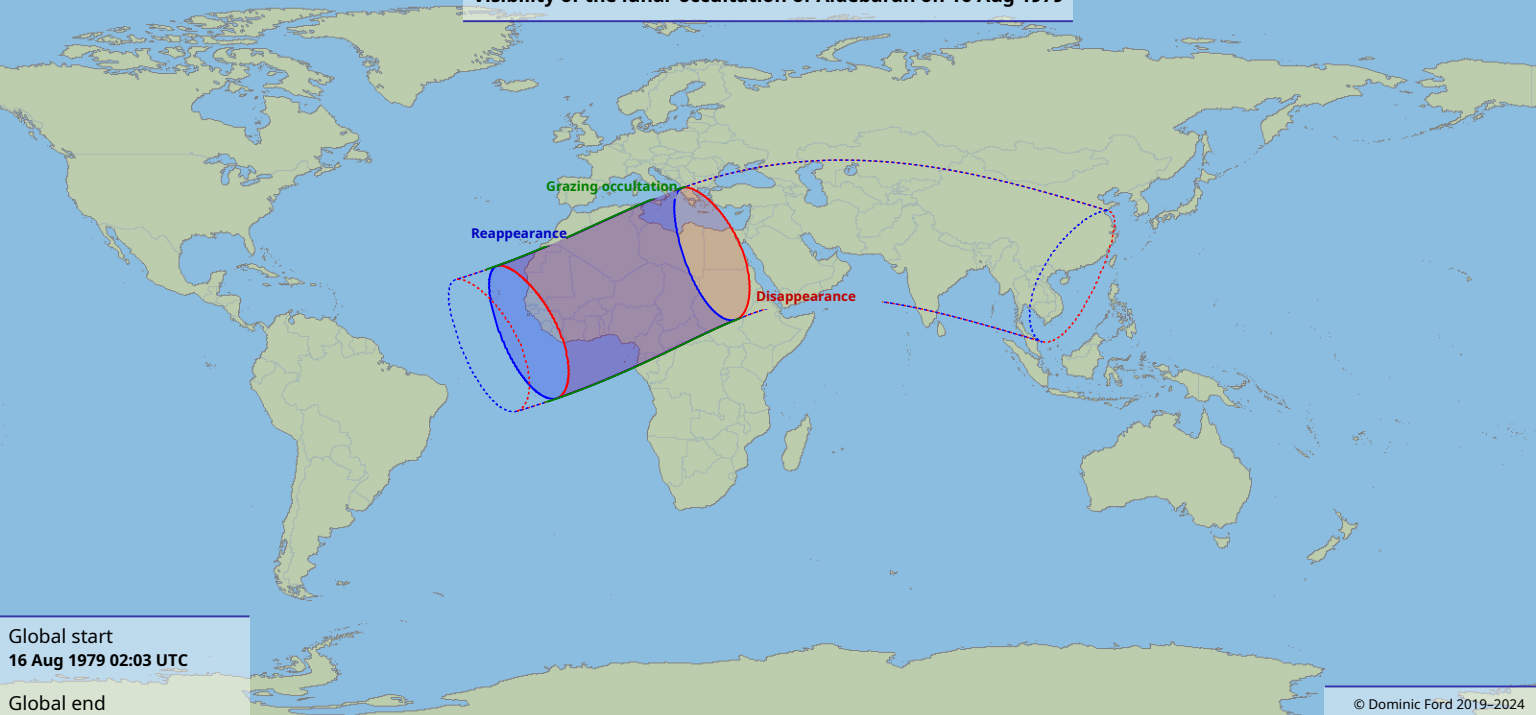

# Visibility of the lunar occultation of Aldebaran on 16 Aug 1979

Global start  
16 Aug 1979 02:03 UTC

Global end  
16 Aug 1979 06:28 UTC