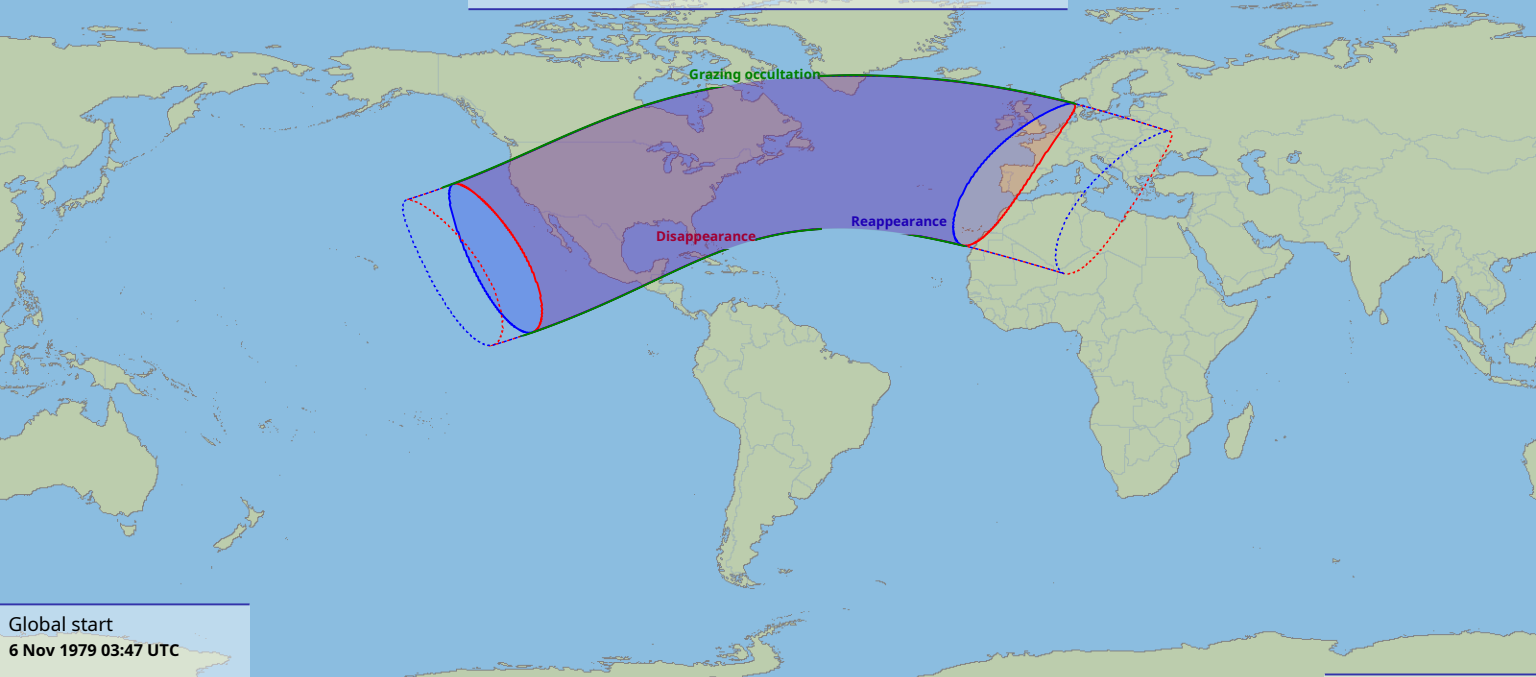

# Visibility of the lunar occultation of Aldebaran on 6 Nov 1979

Global start  
6 Nov 1979 03:47 UTC

Global end  
6 Nov 1979 07:49 UTC