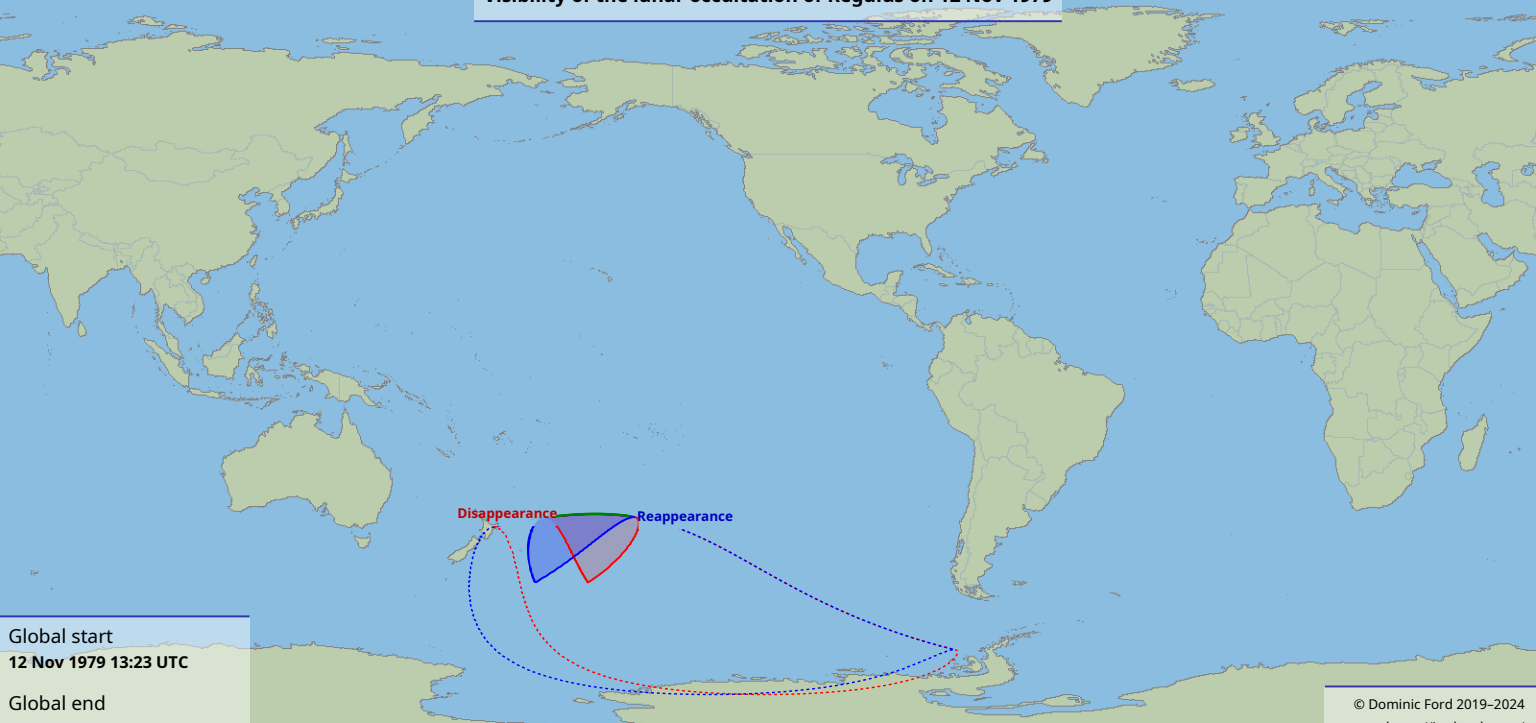

Visibility of the lunar occultation of Regulus on 12 Nov 1979

Global start
12 Nov 1979 13:23 UTC

Global end
12 Nov 1979 15:46 UTC