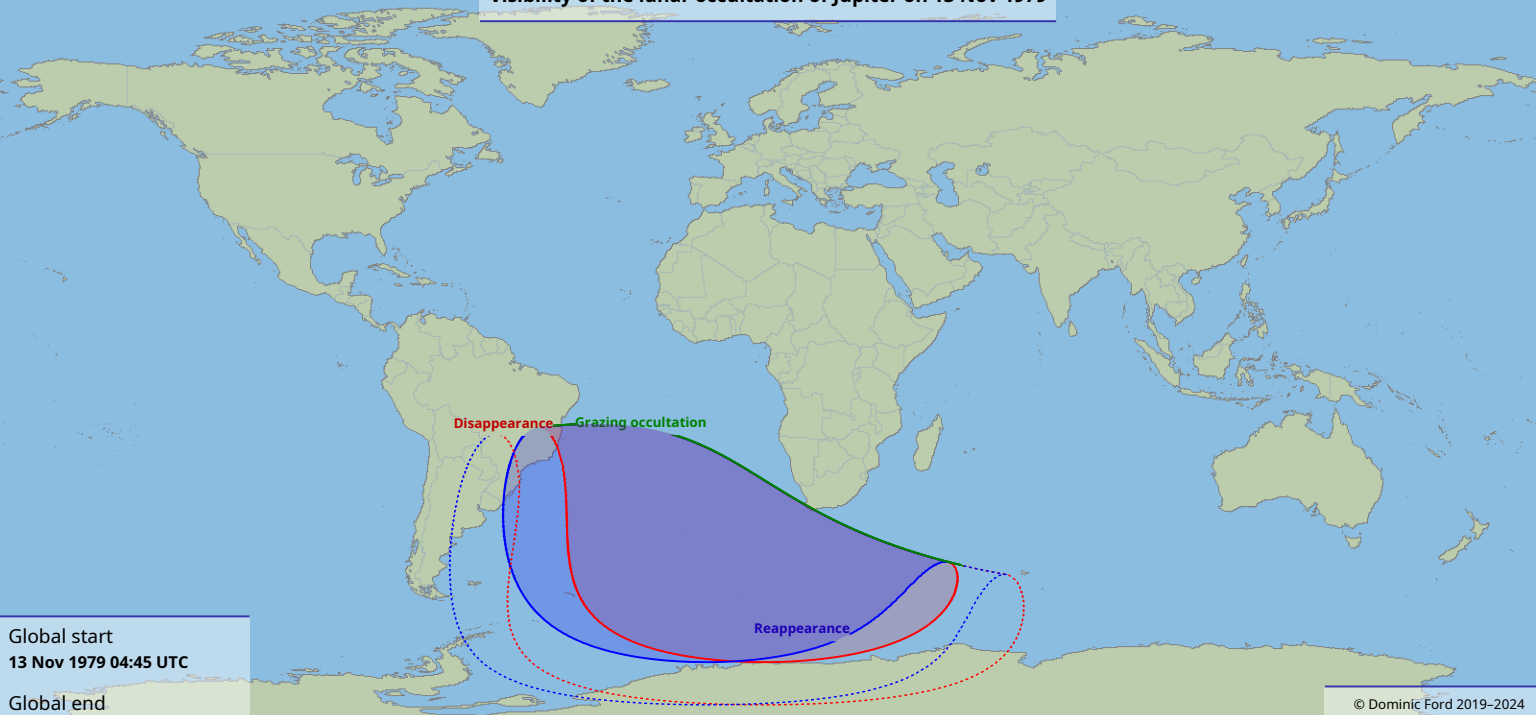

# Visibility of the lunar occultation of Jupiter on 13 Nov 1979

Global start  
13 Nov 1979 04:45 UTC

Global end  
13 Nov 1979 08:19 UTC