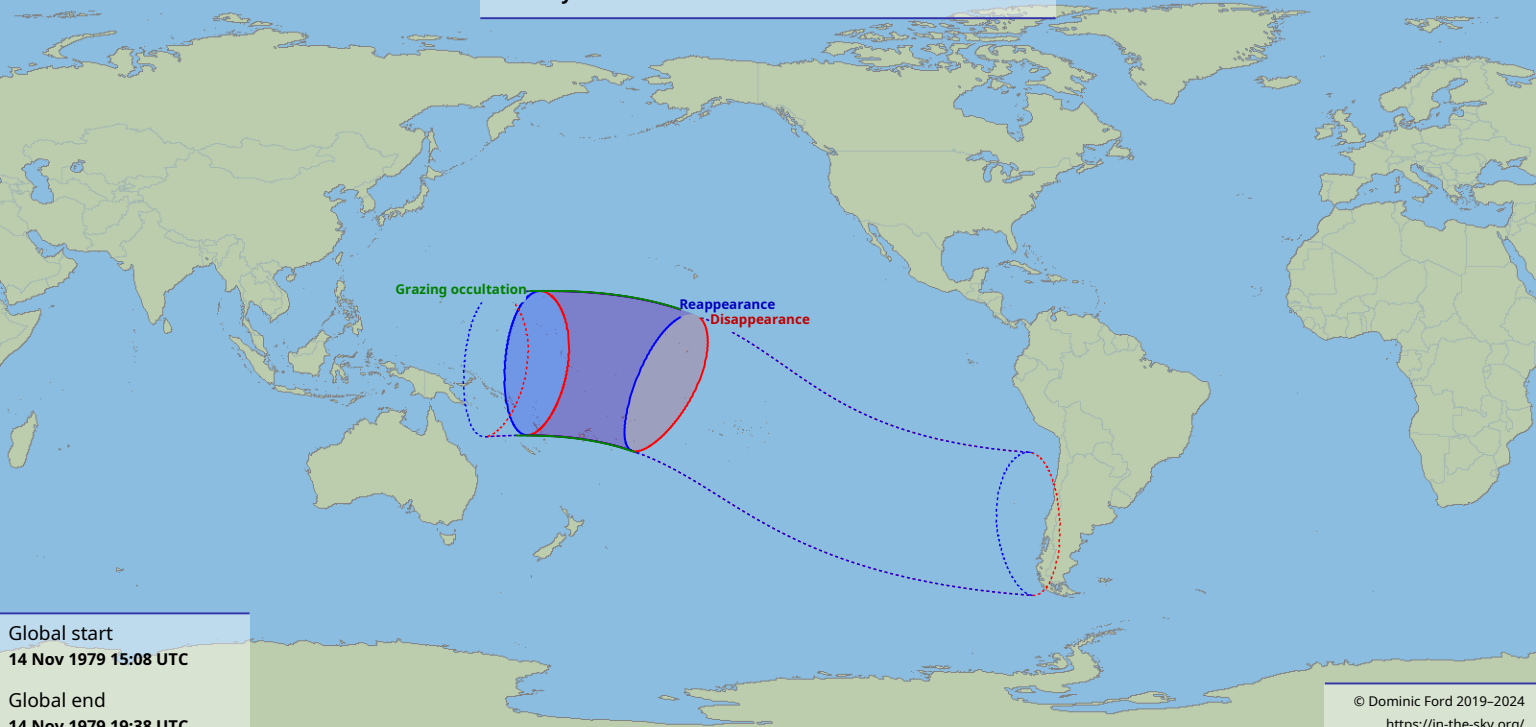

Visibility of the lunar occultation of Saturn on 14 Nov 1979

Global start
14 Nov 1979 15:08 UTC

Global end
14 Nov 1979 19:38 UTC