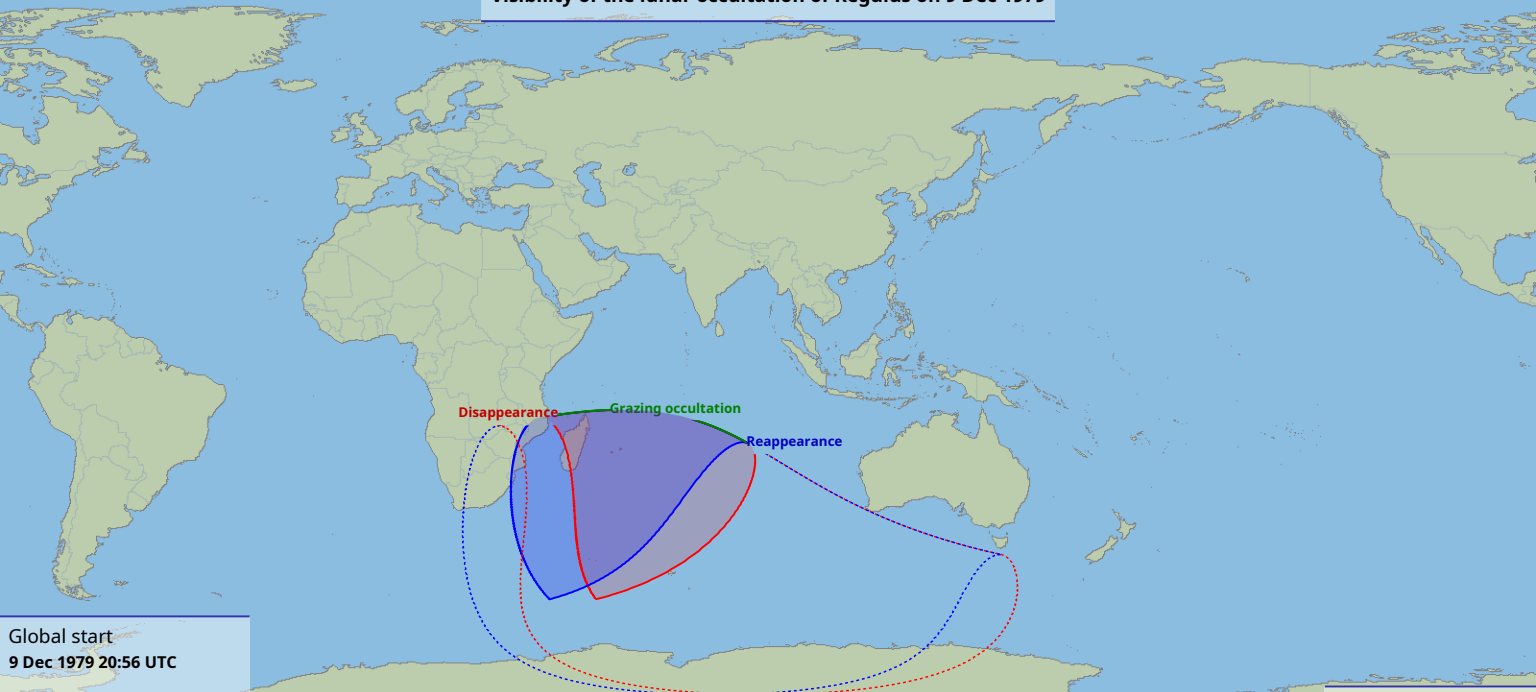

Visibility of the lunar occultation of Regulus on 9 Dec 1979

Global start
9 Dec 1979 20:56 UTC

Global end
10 Dec 1979 00:34 UTC