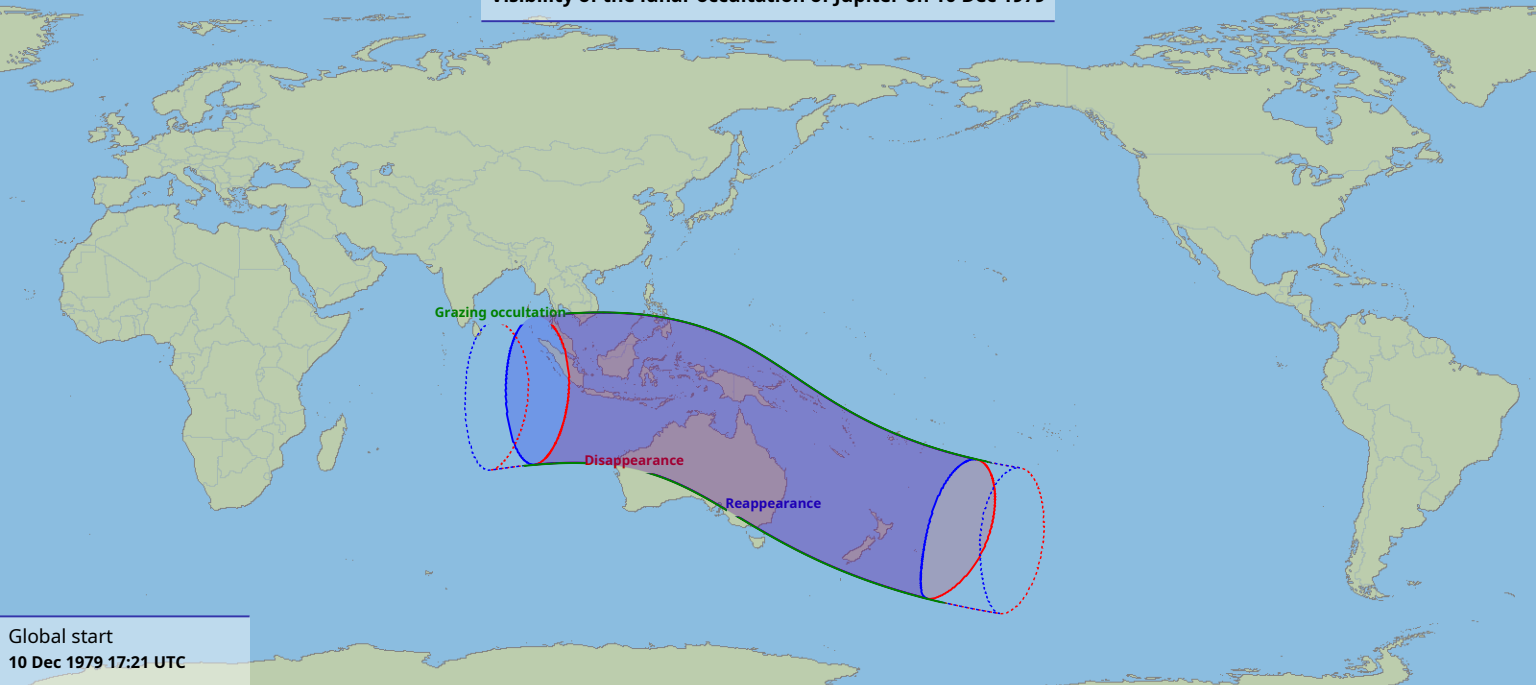

Visibility of the lunar occultation of Jupiter on 10 Dec 1979

Global start
10 Dec 1979 17:21 UTC

Global end
10 Dec 1979 21:46 UTC