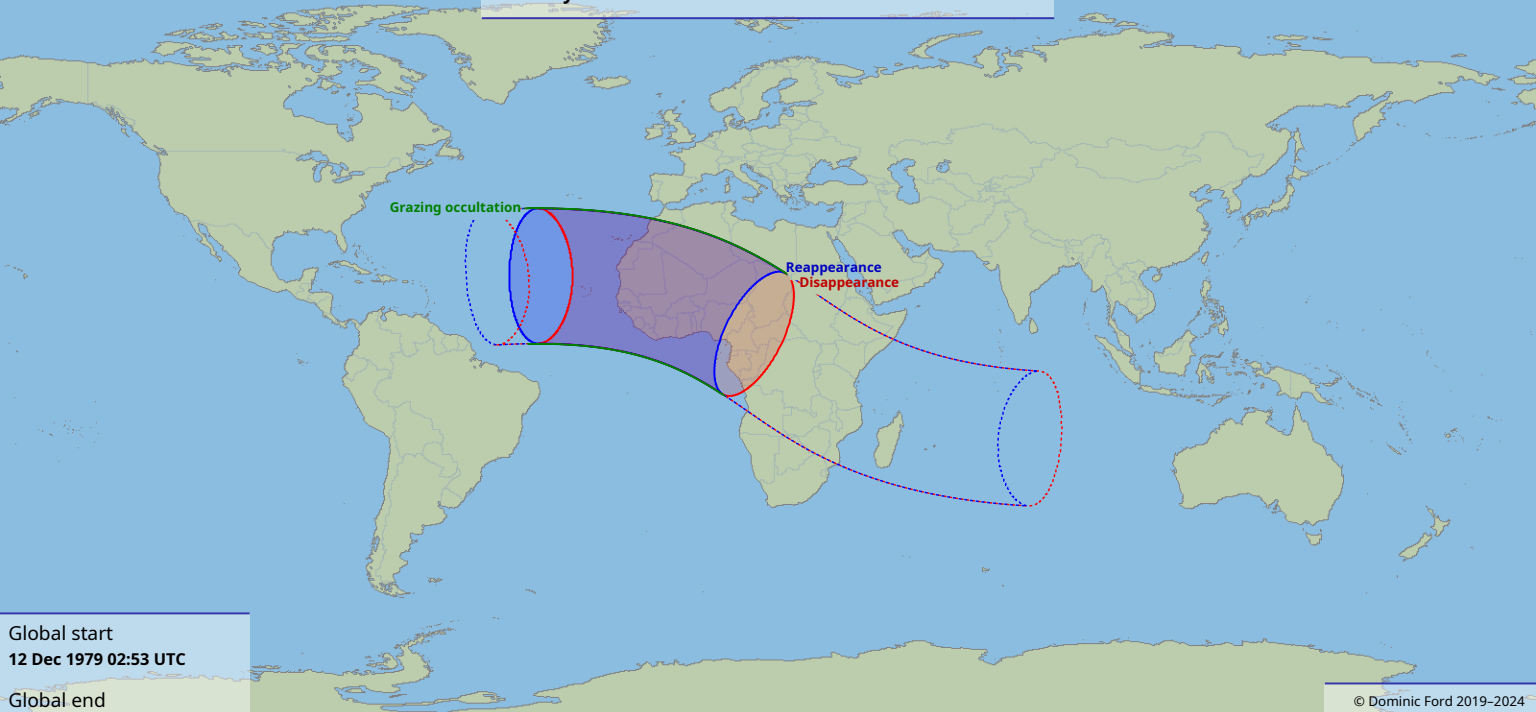

Visibility of the lunar occultation of Saturn on 12 Dec 1979

Global start
12 Dec 1979 02:53 UTC

Global end
12 Dec 1979 07:33 UTC